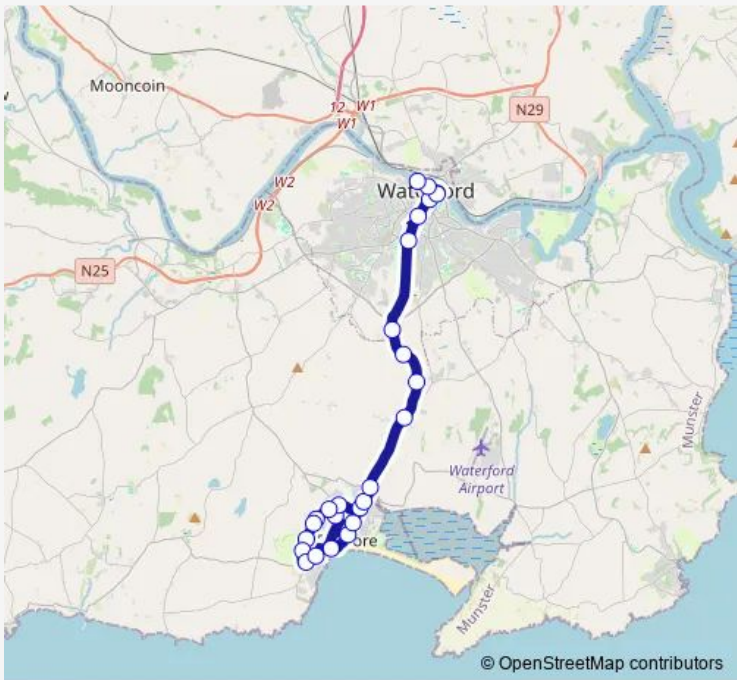

**Bus 360 Waterford - Tramore**

[Go to website](#)

**Direction**  
 Crobally Heights — Waterford Bus Station  
 26 stops  
[Open route schedule](#)

- Crobally Heights
- Sweet Briar Lawn
- Árd Na Groí
- Monvoy Valley
- Glenview
- Clairin Wood
- Holy Cross School
- Tramore Golf Club
- Newtown Hill
- Cliff Road
- Church Road
- Tramore
- Orchard Estate
- Riverstown Rdbt
- Sommerville
- Pickardstown
- Keanes Road Cross
- Half Way House
- Gracedieu Manor
- Lacken Road
- Kilbarry Supervalu

Route schedule  
 Crobally Heights — Waterford Bus Station

Monday	05:50-23:45
Tuesday	05:50-23:45
Wednesday	05:50-23:45
Thursday	05:50-23:45
Friday	05:50-23:45
Saturday	05:50-23:45
Sunday	07:10-23:45

Route info  
 Direction: Crobally Heights  
 Stops: 26  
 Trip Duration: 0 hour 45 min

## Direction

Waterford Bus Station — Crobally Heights

25 stops

[Open route schedule](#)

Waterford Bus Station

The Clock Tower

Waterford Crystal

Waterford College

## Route info

Direction: Waterford Bus Station

Stops: 25

Trip Duration: 0 hour 37 min

360 Bus time schedules and route maps are available in an offline PDF at [busmaps.com](https://busmaps.com). Use the [busmaps.com](https://busmaps.com) website to see live bus times, train schedule or subway schedule, and step-by-step directions for all public transit in Waterford