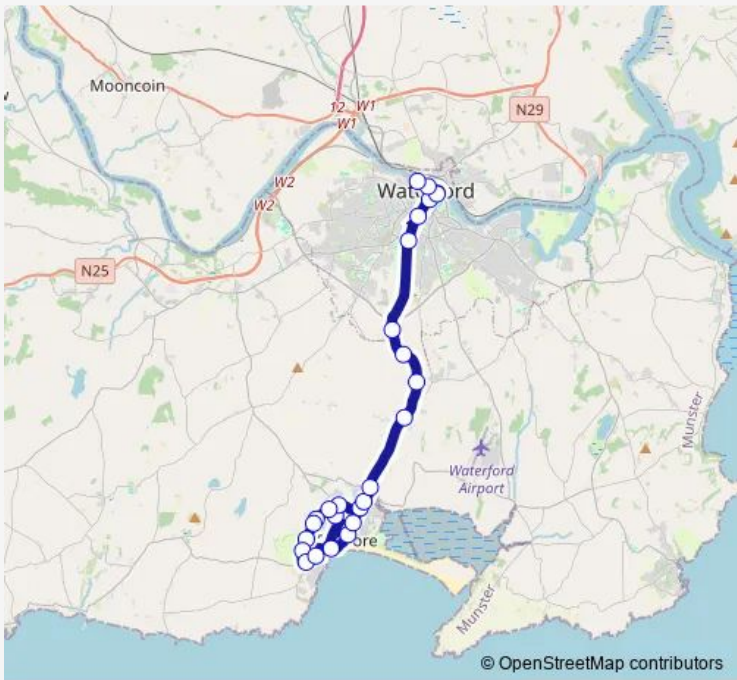

Bus 360 Waterford - Tramore

[Go to website](#)

Direction
 Crobally Heights — Waterford Bus Station
 26 stops
[Open route schedule](#)

- Crobally Heights
- Sweet Briar Lawn
- Árd Na Groí
- Monvoy Valley
- Glenview
- Clairin Wood
- Holy Cross School
- Tramore Golf Club
- Newtown Hill
- Cliff Road
- Church Road
- Tramore
- Orchard Estate
- Riverstown Rdbt
- Sommerville
- Pickardstown
- Keanes Road Cross
- Half Way House
- Gracedieu Manor
- Lacken Road
- Kilbarry SuperValu

Route schedule
 Crobally Heights — Waterford Bus Station

Monday	05:50-23:45
Tuesday	05:50-23:45
Wednesday	05:50-23:45
Thursday	05:50-23:45
Friday	05:50-23:45
Saturday	05:50-23:45
Sunday	07:10-23:45

Route info
 Direction: Crobally Heights
 Stops: 26
 Trip Duration: 0 hour 47 min

360 — Waterford - Tramore **BusMaps**

SETU College Street

Parnell Street

Waterford Crystal

The Clock Tower

Waterford Bus Station

Direction

Waterford Bus Station — Crobally Heights

Thursday 06:30-24:00

Friday 06:30-24:00

Saturday 06:30-24:00

Sunday 07:30-24:00

Route info

Direction: Waterford Bus Station

Stops: 25

Trip Duration: 0 hour 39 min