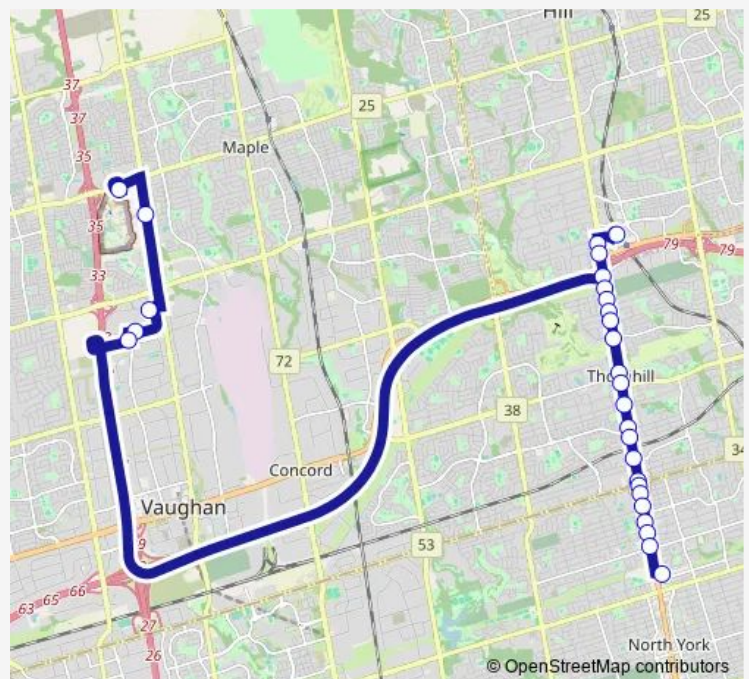

Yonge ST / Centre Av

Yonge ST / Otonabee Av

Yonge / Steeles

Yonge ST / Doncaster Av

Yonge ST / Glen Cameron Rd

Yonge / Clark

Yonge ST / Elgin St

Yonge ST / John St

Saturday 08:56-21:08

Sunday 10:00-19:18

Route info

Direction: Finch GO BUS Terminal Platform 16

Stops: 26

Trip Duration: 0 hour 44 min

360 — Vaughan Mills / Wonderland

Bass PRO Mills DR / Edgeley Blvd

Vaughan Mills / South Entrance

Vaughan Mills Terminal Platform 5

Jane ST / Norwood Av

Major Mackenzie West Terminal Platform 11

## Direction

Major Mackenzie West Terminal Platform 11 — Finch GO  
BUS Terminal Platform 16

28 stops

[Open route schedule](#)

Major Mackenzie West Terminal Platform 11

Jane ST / Norwood Av

Vaughan Mills Terminal Platform 5