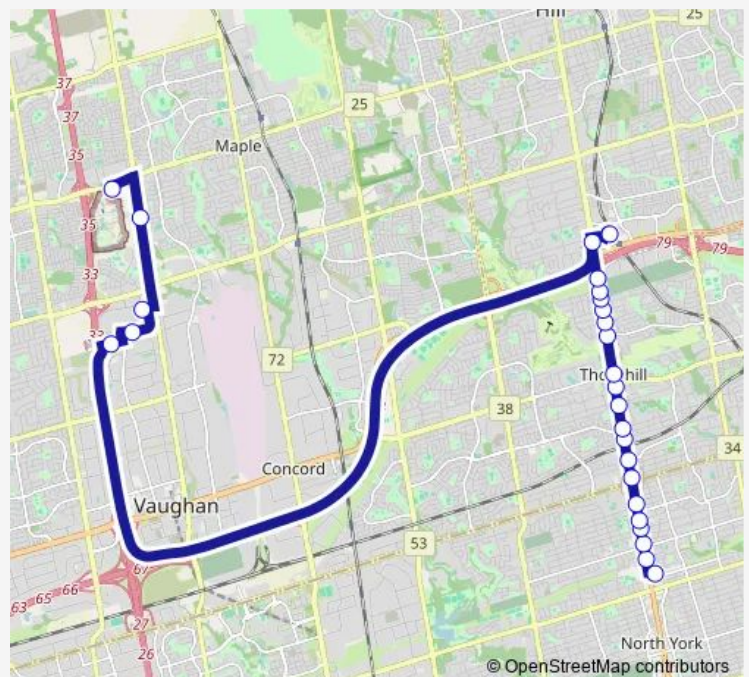

Yonge ST Stop # 4915

Yonge ST / Cummer Av

Yonge ST / Patricia Av

Yonge ST / Centre Av

Yonge ST / Otonabee Av

Yonge / Steeles

Yonge ST / Doncaster Av

Yonge ST / Glen Cameron Rd

Yonge ST / Longbridge Rd

Yonge ST / Langstaff Rd

Yonge ST Stop # 2349

Richmond Hill Centre Platform 5

Route schedule

Finch GO BUS Terminal Platform 16 — Major Mackenzie West Terminal Platform 11

Monday 10:00-19:18

Tuesday —

Wednesday —

Thursday —

Friday —

Saturday 08:56-21:08

Sunday 10:00-19:18

Route info

Direction: Finch GO BUS Terminal Platform 16

Stops: 26

Trip Duration: 0 hour 44 min

360 — Vaughan Mills / Wonderland

Bass PRO Mills DR / Edgeley Blvd

Vaughan Mills / South Entrance

Vaughan Mills Terminal Platform 5

Jane ST / Norwood Av

Major Mackenzie West Terminal Platform 11