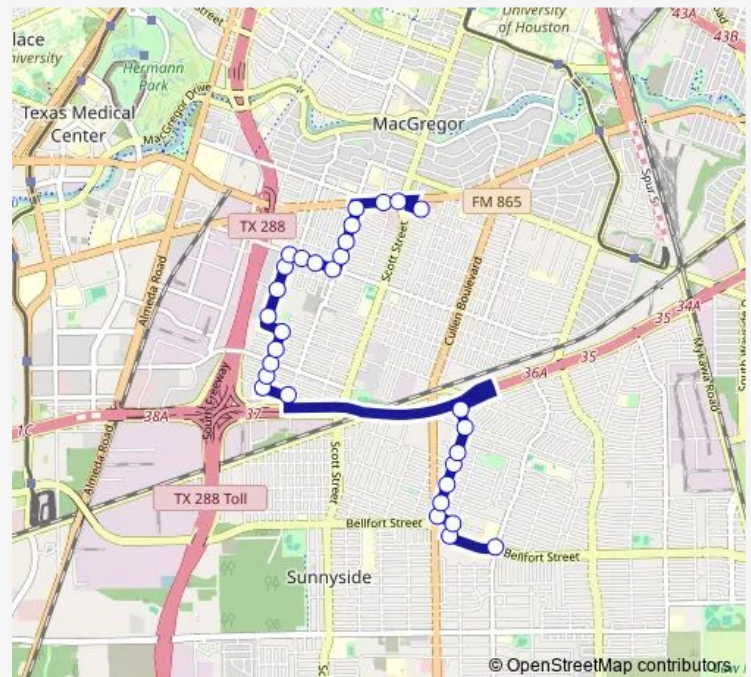

Yellowstone Blvd @ Burkett St

### Route schedule

Jutland Rd @ Belfort Ave — Southeast Transit Center

Monday 05:25-23:25

Tuesday 05:25-23:25

Wednesday 05:25-23:25

Thursday 05:25-23:25

Friday 05:25-23:25

Saturday 05:25-23:25

### Route info

Direction: Jutland Rd @ Belfort Ave

Stops: 30

Trip Duration: 0 hour 24 min

360 — Peerless Shuttle

Yellowstone Blvd @ Stearns St

Yellowstone Blvd @ Winton St

Tierwester St @ Daphne

## Route schedule

Southeast Transit Center — Jutland Rd @ Belfort Ave

Monday 05:00-23:00

Tuesday 05:00-23:00

Wednesday 05:00-23:00

Thursday 05:00-23:00

Friday 05:00-23:00

Saturday 05:00-23:00