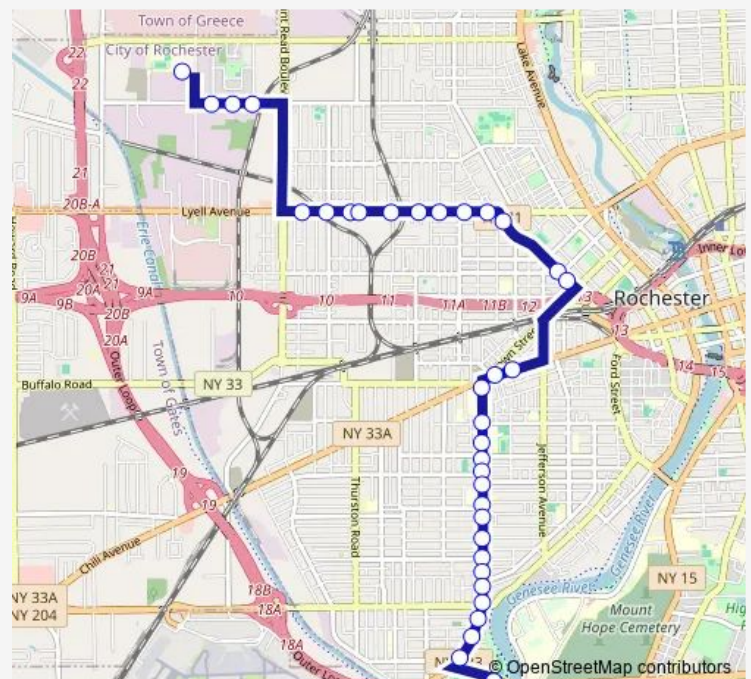

Main & Edgewood

Broad & Orange

Broad & Lyell

Route schedule

Elmwood Loop — Edison Tech High School

Monday 06:50

Tuesday 06:50

Wednesday 06:50

Thursday 06:50

Friday 06:50

Saturday —

Sunday —

Route info

Direction: Elmwood Loop

Stops: 29

Trip Duration: 0 hour 25 min

360 — Genesee/Colfax

Lyell & Broad

Lyell & Child

Lyell & Myrtle

Lyell & Austin

Lyell & Mcnaughton

Lyell & Glide

Lyell & Mt Read

Edison Tech High School

Direction

Edison Tech High School — Elmwood Loop

35 stops

[Open route schedule](#)

Edison Tech High School

Emerson & Polaris

Emerson & 1292 Emerson