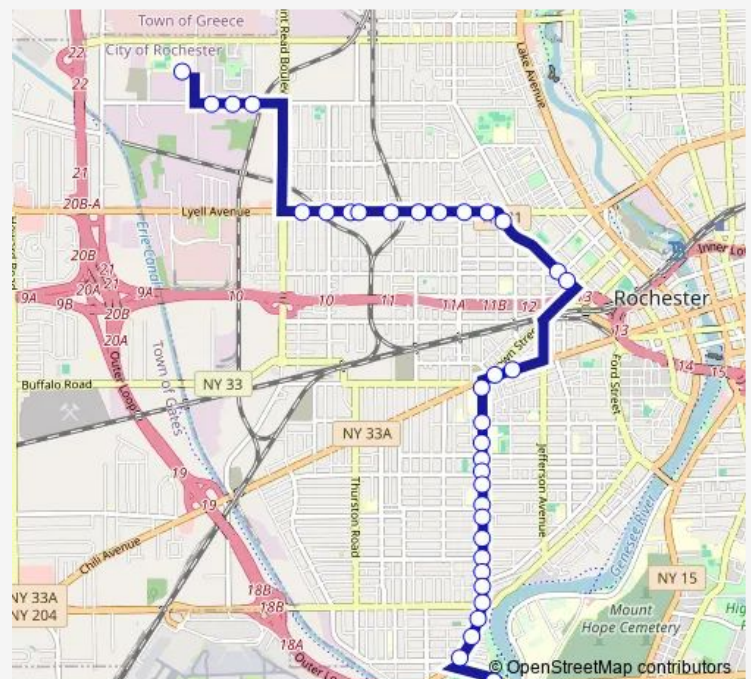

Main & Edgewood

Broad & Orange

Broad & Lyell

Route schedule

Elmwood Loop — Edison Tech High School

Monday 06:50

Tuesday 06:50

Wednesday 06:50

Thursday 06:50

Friday 06:50

Saturday —

Sunday —

Route info

Direction: Elmwood Loop

Stops: 29

Trip Duration: 0 hour 25 min

360 — Genesee/Colfax

Lyell & Broad

Lyell & Child

Lyell & Myrtle

Lyell & Austin

Lyell & Mcnaughton

Lyell & Glide

Lyell & Mt Read

Edison Tech High School

Direction

Edison Tech High School — Elmwood Loop

35 stops

[Open route schedule](#)

Edison Tech High School

Emerson & Polaris

Emerson & 1292 Emerson