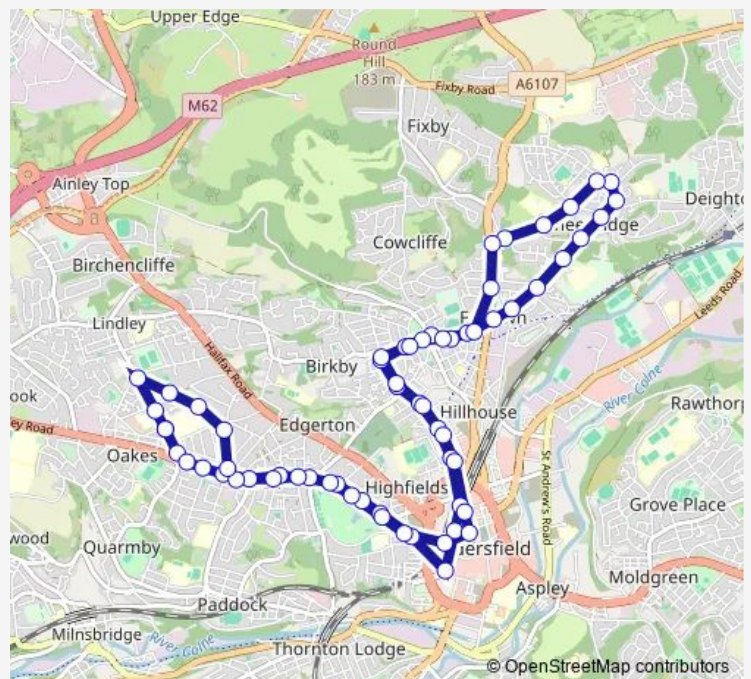

Bus 360 Huddersfield Royal Infirmary - Bradley Boulevard Circular

[Go to website](#)

Direction

Royal Infirmary — Royal Infirmary

64 stops

[Open route schedule](#)

- Royal Infirmary
- Acre Street Bay Horse
- Bay Horse Roundabout
- Marsh Liberal Club
- Smiths Avenue
- Marsh Co-op
- Eldon Road
- Gledholt Roundabout
- Cedar Street
- Vernon Avenue
- Greenhead Park
- Greenhead Road
- Market Street
- St. George's Square
- John William Street
- Clare Hill
- St John's Crescent
- Osborne Road
- Blacker Road
- Newland Avenue
- Birkby Hall Rd Crescent Rd

Route schedule

Royal Infirmary — Royal Infirmary

Monday	06:40-19:01
Tuesday	06:40-19:01
Wednesday	06:40-19:01
Thursday	06:40-19:01
Friday	06:40-19:01
Saturday	—
Sunday	—

Route info

Direction: Royal Infirmary

Stops: 64

Trip Duration: 0 hour 52 min

■ 360 — Huddersfield Royal Infirmary - Bradley Boulevard Circular **BusMaps**

Spaines Rd Halifax Old Road

Spaines Rd Yew Street

Spaines Rd Wasps Nest Road

Fartown Green Road

Saturday

07:46-18:55

Sunday

09:55-16:55

Route info

Direction: Market Street

Stops: 39

Trip Duration: 0 hour 33 min