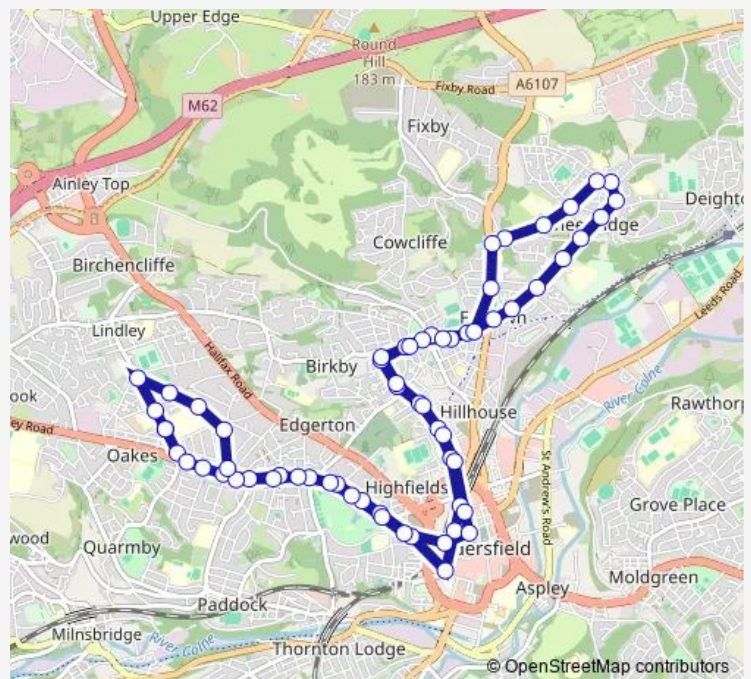

Bus 360 Huddersfield Royal Infirmary - Bradley Boulevard Circular

[Go to website](#)

Direction

Royal Infirmary — Royal Infirmary

64 stops

[Open route schedule](#)

- Royal Infirmary
- Acre Street Bay Horse
- Bay Horse Roundabout
- Marsh Liberal Club
- Smiths Avenue
- Marsh Co-op
- Eldon Road
- Gledholt Roundabout
- Cedar Street
- Vernon Avenue
- Greenhead Park
- Greenhead Road
- Market Street
- St. George's Square
- John William Street
- Clare Hill
- St John's Crescent
- Osborne Road
- Blacker Road
- Newland Avenue
- Birkby Hall Rd Crescent Rd

Route schedule

Royal Infirmary — Royal Infirmary

Monday	06:40-19:01
Tuesday	06:40-19:01
Wednesday	06:40-19:01
Thursday	06:40-19:01
Friday	06:40-19:01
Saturday	—
Sunday	—

Route info

Direction: Royal Infirmary

Stops: 64

Trip Duration: 0 hour 57 min

■ 360 — Huddersfield Royal Infirmary - Bradley Boulevard Circular **BusMaps**

Spaines Rd Halifax Old Road

Spaines Rd Yew Street

Spaines Rd Wasps Nest Road

Fartown Green Road

Sunday —

Route info

Direction: Market Street

Stops: 21

Trip Duration: 0 hour 15 min

360 Bus time schedules and route maps are available in an offline PDF at busmaps.com. Use the busmaps.com website to see live bus times, train schedule or subway schedule, and step-by-step directions for all public transit in Huddersfield