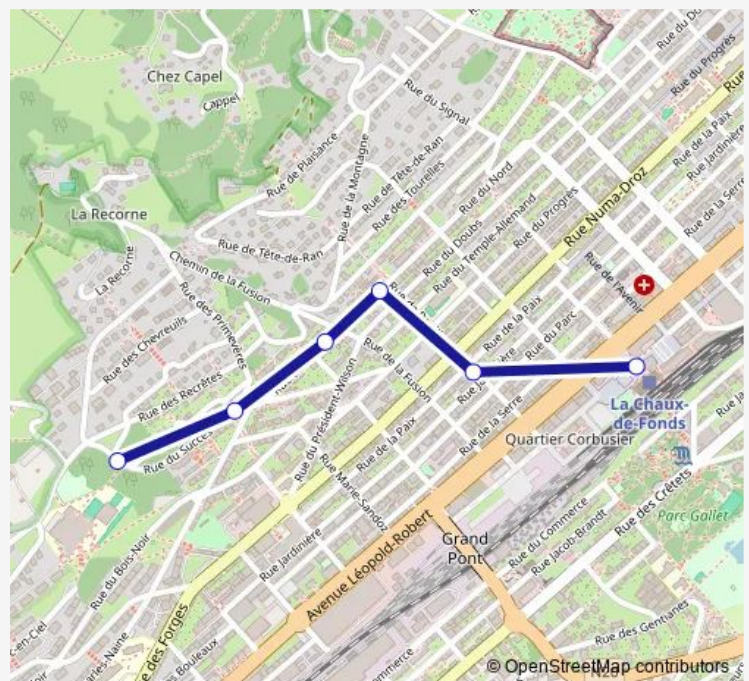

Direction

La Chaux-de-F, Lycée-Blaise-C — La Chaux-de-Fonds, gare

6 stops

[Open route schedule](#)

La Chaux-de-F, Lycée-Blaise-C

La Chaux-de-Fonds, Succès

La Chaux-de-F, Villa Turquie

La Chaux-de-Fonds, Pouillerel

La Chaux-de-Fonds, Paix

La Chaux-de-Fonds, gare

Route schedule

La Chaux-de-F, Lycée-Blaise-C — La Chaux-de-Fonds, gare

Monday	12:18
Tuesday	12:18
Wednesday	12:18
Thursday	12:18
Friday	12:18
Saturday	—
Sunday	—

Route info

Direction: La Chaux-de-F, Lycée-Blaise-C

Stops: 6

Trip Duration: 0 hour 6 min

360 Bus time schedules and route maps are available in an offline PDF at busmaps.com. Use the busmaps.com website to see live bus times, train schedule or subway schedule, and step-by-step directions for all public transit in La Chaux-de-Fonds