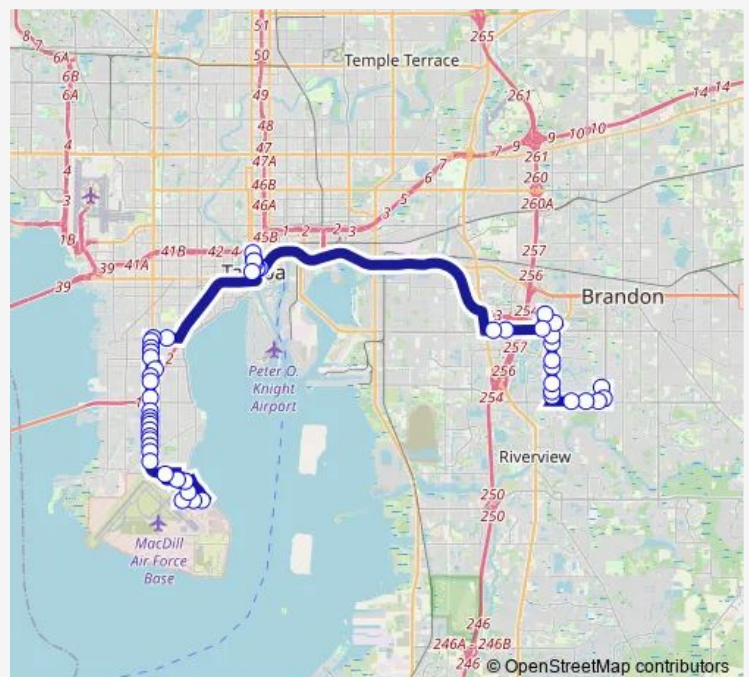

Bus 360 Brandon/South Tampa Limited Express

[Go to website](#)

Direction

Kingfisher St Burger King — Not A Stop - Britton Plaza Staging Area

15 stops

[Open route schedule](#)

Kingfisher St Burger King

Dale Mabry Hwy @ Pinewood St

Dale Mabry Hwy @ Interbay Blvd

Dale Mabry Hwy @ Mango Ave

Dale Mabry Hwy @ Elmwood Terrace

Dale Mabry Hwy @ Bay Ave

Dale Mabry Hwy @ Wisconsin Ave

Dale Mabry Hwy @ Oklahoma Ave

Dale Mabry Hwy @ Rogers Ave

Dale Mabry Hwy @ Ballast Point Blvd

Dale Mabry Hwy @ Gandy Blvd

Dale Mabry Hwy @ Fair Oaks Ave

Dale Mabry Hwy @ Cam St

Britton Plaza Transfer Center

Not A Stop - Britton Plaza Staging Area

Route schedule

Kingfisher St Burger King — Not A Stop - Britton Plaza Staging Area

Monday	—
Tuesday	—
Wednesday	—
Thursday	—
Friday	—
Saturday	—
Sunday	06:50-21:51

Route info

Direction: Kingfisher St Burger King

Stops: 15

Trip Duration: 0 hour 12 min

360 — Brandon/South Tampa Limited Express