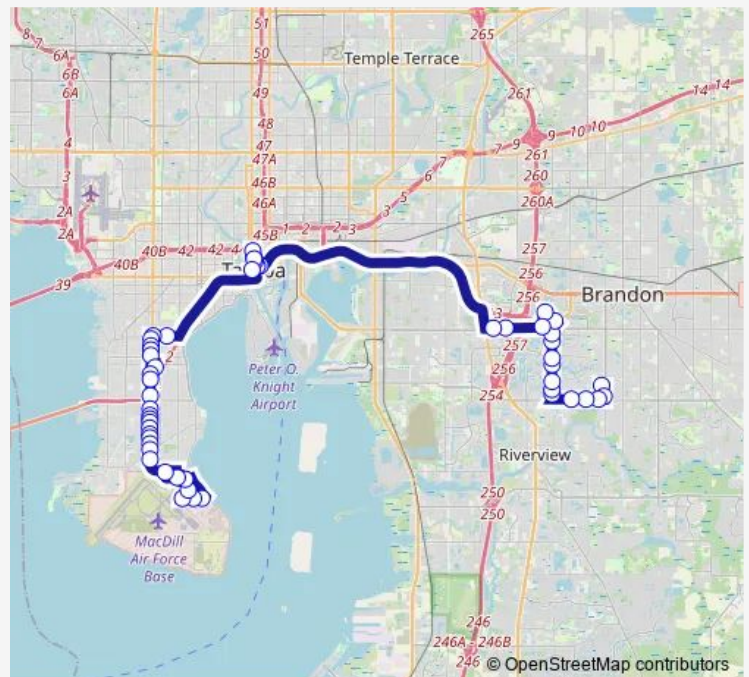

Bus 360 Brandon/South Tampa Limited Express

[Go to website](#)

Direction

Kingfisher St Burger King — Not A Stop - Britton Plaza Staging Area

15 stops

[Open route schedule](#)

- Kingfisher St Burger King
- Dale Mabry Hwy @ Pinewood St
- Dale Mabry Hwy @ Interbay Blvd
- Dale Mabry Hwy @ Mango Ave
- Dale Mabry Hwy @ Elmwood Terrace
- Dale Mabry Hwy @ Bay Ave
- Dale Mabry Hwy @ Wisconsin Ave
- Dale Mabry Hwy @ Oklahoma Ave
- Dale Mabry Hwy @ Rogers Ave
- Dale Mabry Hwy @ Ballast Point Blvd
- Dale Mabry Hwy @ Gandy Blvd
- Dale Mabry Hwy @ Fair Oaks Ave
- Dale Mabry Hwy @ Cam St
- Britton Plaza Transfer Center
- Not A Stop - Britton Plaza Staging Area

Route schedule

Kingfisher St Burger King — Not A Stop - Britton Plaza Staging Area

| | |
|-----------|-------------|
| Monday | — |
| Tuesday | — |
| Wednesday | — |
| Thursday | — |
| Friday | — |
| Saturday | — |
| Sunday | 06:50-21:51 |

Route info

Direction: Kingfisher St Burger King

Stops: 15

Trip Duration: 0 hour 12 min

360 — Brandon/South Tampa Limited Express

Direction

Kingfisher St Burger King — J C Handy Park Pnr

47 stops

Trip Duration: 1 hour 5 min

Marion St @ Cass St

Marion Transit Center

Marion St @ Cass St

Jackson St @ Pierce St Metrorapid

N Nebraska @ Kennedy Blvd

Causeway Blvd @ Hwy 301

Causeway Blvd @ Ventura Ave