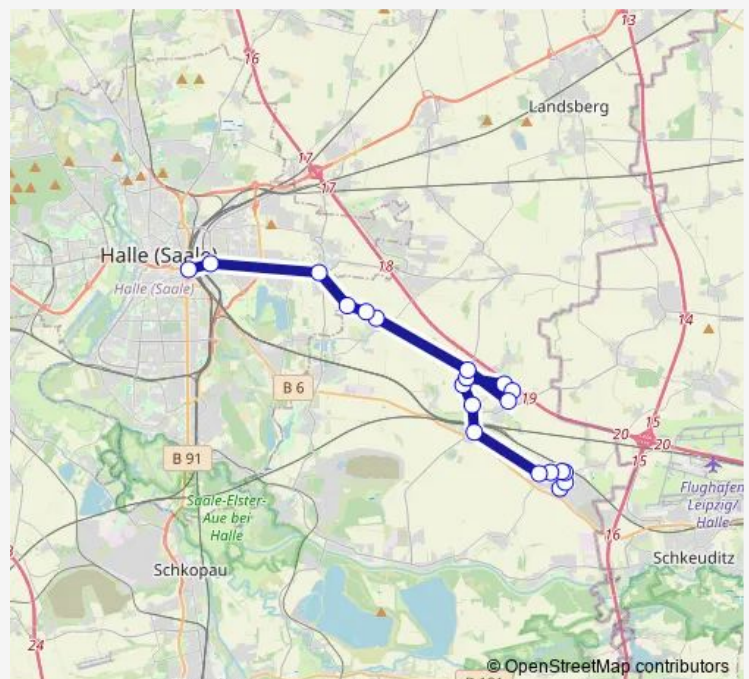

Halle (Saale), Freimfelder Str.

Halle (Saale), Schönnewitzer Str.

Dölbau, Am Pfaffengraben

Naundorf (b. Halle), Grünstr.

Naundorf (b. Halle), Feuerwehr

**Route schedule**Halle (Saale), Hauptbahnhof/Zob — Naundorf (b. Halle),  
Feuerwehr

Monday 07:35-19:35

Tuesday —

Wednesday 07:35-19:35

Thursday 07:35-19:35

Friday 07:35-19:35

Saturday —

Sunday 07:35-19:35

**Route info**

Direction: Halle (Saale), Hauptbahnhof/Zob

Stops: 6

Trip Duration: 0 hour 17 min

■ 360 — rfb 360

## Direction

Großkugel, Europacenter — Halle (Saale), Hauptbahnhof/Zob

20 stops

[Open route schedule](#)

Großkugel, Europacenter

Großkugel, Eschenring

Großkugel, S-Bahnhof/Kastanienallee

Großkugel, Beuditzer Weg