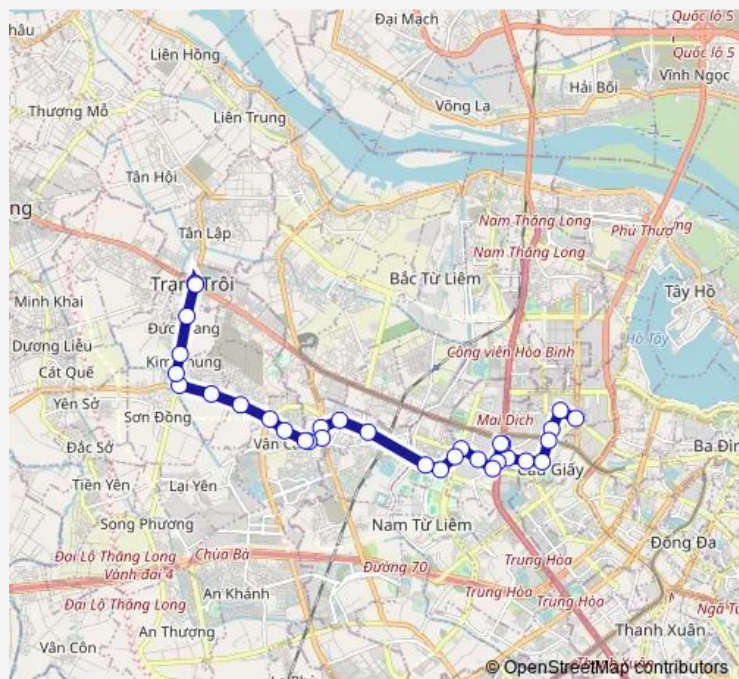

Stop_57_1_S20

Stop_57_1_S21

Stop_97_2_S21

Route schedule

Stop_97_1_S31 — Stop_97_2_S32

Monday 09:30-19:40

Tuesday 09:30-19:40

Wednesday 09:30-19:40

Thursday 09:30-19:40

Friday 09:30-19:40

Saturday 09:30-19:40

Sunday 09:30-19:40

Route info

Direction: Stop_97_1_S31

Stops: 32

Trip Duration: 0 hour 53 min

Route_97_2

BusMaps

Stop_97_2_S22

Stop_97_2_S23

Stop_97_2_S24

Stop_97_2_S25

Stop_97_2_S26

Stop_97_2_S27