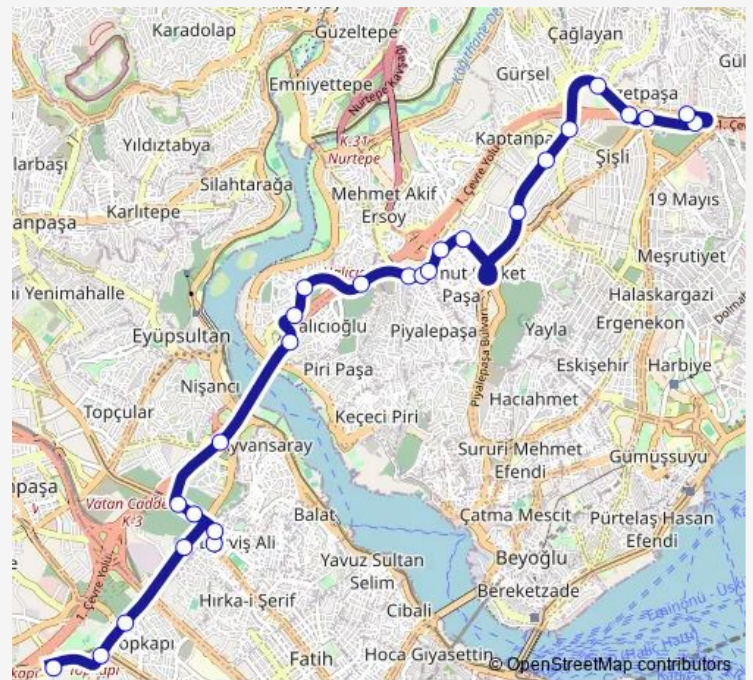

Friday 05:40

Saturday 05:40

Sunday 05:40

Route info

Direction: Panorama 1453

Stops: 26

Trip Duration: 0 hour 29 min

■ ÇAĞLAYAN-EDİRNEKAPI-TOPKAPI — Çağlayan - Topkapi

Route schedule

Taşıtlar — Panorama 1453

Monday	06:15
Tuesday	06:15
Wednesday	06:15
Thursday	06:15
Friday	06:15
Saturday	06:15
Sunday	06:15

Route info

Direction: Taşıtlar

Stops: 23

Trip Duration: 0 hour 27 min