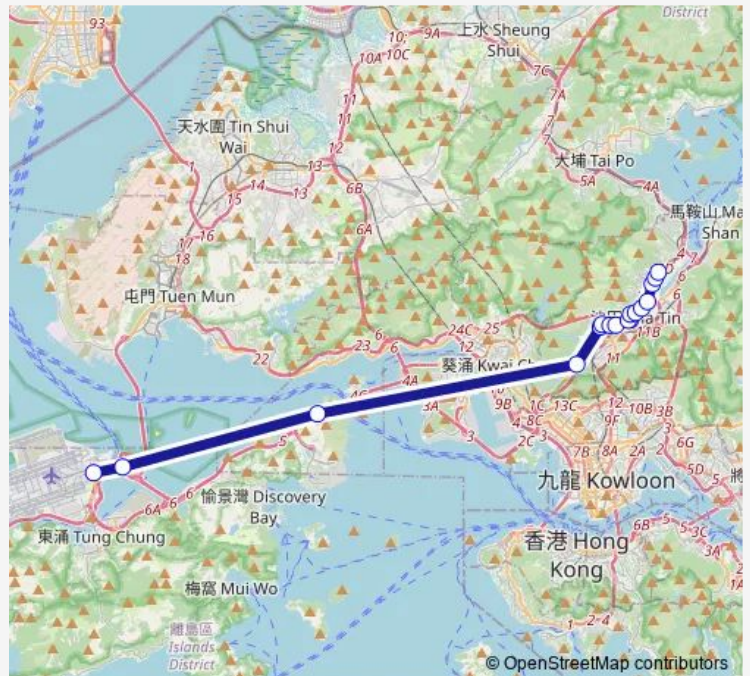

Route info

Direction: [Ctb] Airport (Ground Transportation Centre)[Lwb] Airport (GTC) BUS Terminus

Stops: 17

Trip Duration: 1 hour 15 min

[Ctb] Lucky Plaza, Wang POK Street[[Kmb+Ctb] Lucky Plaza/
Lucky Plaza, Wang POK Street[[Kmb] Lucky Plaza[[Lwb] Lucky Plaza