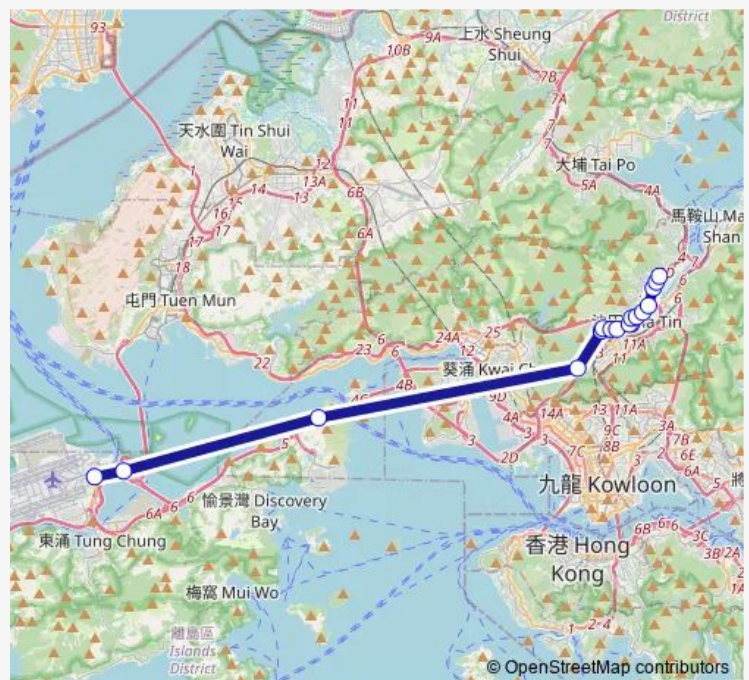

[Ctb] SHA TIN Central → [Kmb+Ctb] Shatin Central BUS Terminus → Sha TIN Central → [Kmb] Shatin Central BUS Terminus → [Lwb] SHA TIN Central B/T

Route schedule

[Ctb] Airport (Ground Transportation Centre) → [Lwb] Airport (GTC) BUS Terminus — [Kmb] Royal Ascot BUS Terminus → [Lwb] Royal Ascot BUS Terminus

Monday	05:35-23:05
Tuesday	05:35-23:05
Wednesday	05:35-23:05
Thursday	05:35-23:05
Friday	05:35-23:05
Saturday	05:35-23:05
Sunday	05:35-23:05

Route info

Direction: [Ctb] Airport (Ground Transportation Centre) → [Lwb] Airport (GTC) BUS Terminus

Stops: 17

Trip Duration: 1 hour 14 min

[Ctb] Lucky Plaza, Wang POK Street[[Kmb+Ctb] Lucky Plaza/
Lucky Plaza, Wang POK Street[[Kmb] Lucky Plaza[[Lwb] Lucky Plaza

[Ctb] LEK Yuen Estate, Yuen WO Road[[Kmb] LEK Yuen Estate[[Lwb] LEK Yuen Estate