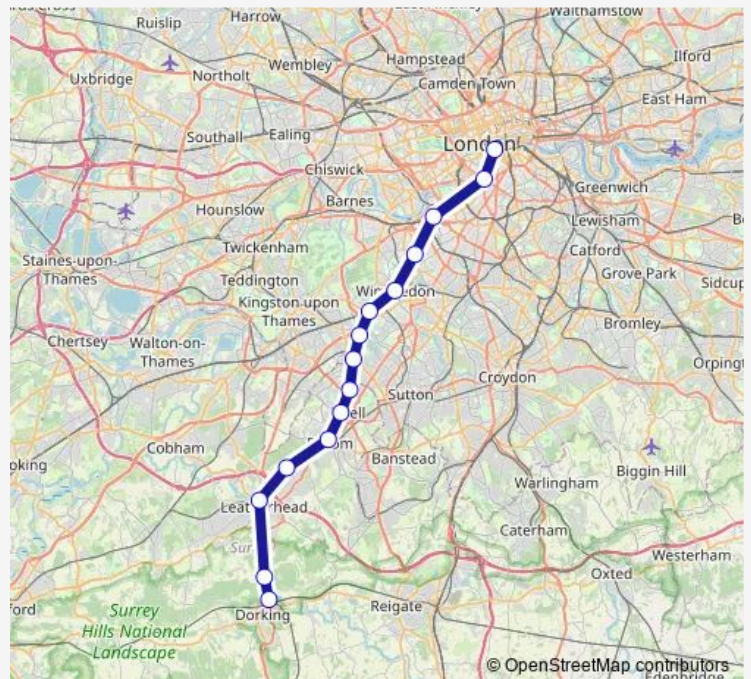

Leatherhead

Ashtead

Epsom

Ewell West

Stoneleigh

Worcester Park

Motspur Park

Raynes Park

Wimbledon

Earlsfield

Clapham Junction

Vauxhall

London Waterloo

Route schedule

Dorking — London Waterloo

Monday 06:16-22:32

Tuesday 06:16-22:32

Wednesday 06:16-22:32

Thursday 06:16-22:32

Friday 06:16-23:32

Saturday 07:30-23:32

Sunday 08:35-23:30

Route info

Direction: Dorking

Stops: 15

Trip Duration: 0 hour 57 min

■ Sw:Dkg->Wat — SW train service from DKG to Wat

Sw:Dkg->Wat Rail time schedules and route maps are available in an offline PDF at busmaps.com. Use the busmaps.com website to see live bus times, train schedule or subway schedule, and step-by-step directions for all public transit in London