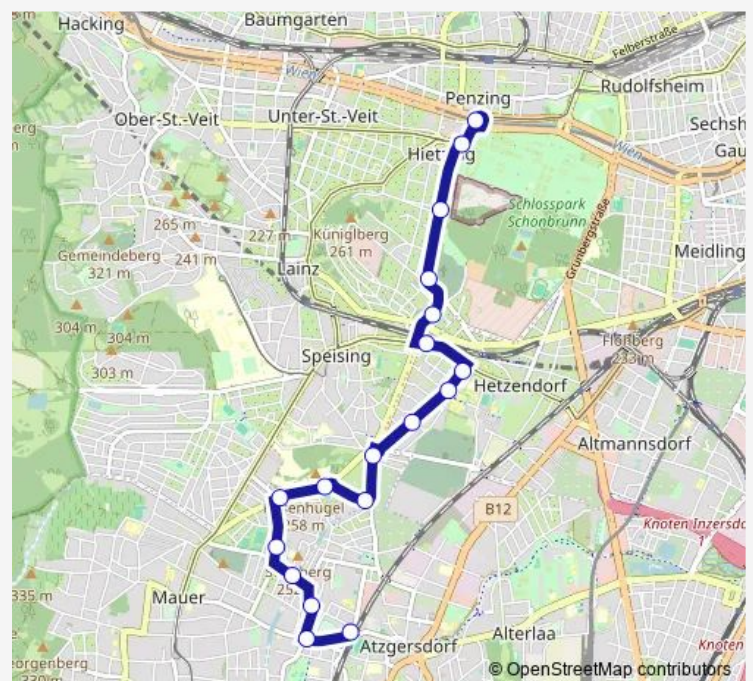

Atzgersdorf Kirchenplatz

Hödlgasse

Atzgersdorf, Ziedlergasse

Route schedule

Hietzing — Atzgersdorf S

Monday	05:17-00:46 ⁺¹
Tuesday	05:17-00:46 ⁺¹
Wednesday	05:17-00:46 ⁺¹
Thursday	05:17-00:46 ⁺¹
Friday	05:17-00:46 ⁺¹
Saturday	05:24-00:46 ⁺¹
Sunday	05:24-00:46 ⁺¹

Route info

Direction: Hietzing

Stops: 24

Trip Duration: 0 hour 29 min

58B — Hietzing - Atzgersdorf

BusMaps

Endemanngasse

Pensionistenwohnhaus Atzgersdorf

Atzgersdorf S

Direction

Hietzing — Atzgersdorf S

24 stops

[Open route schedule](#)

Hietzing

Am Platz

Tiroler Gasse

Saturday

—

Sunday

—

Route info

Direction: Atzgersdorf S

Stops: 18

Trip Duration: 0 hour 24 min