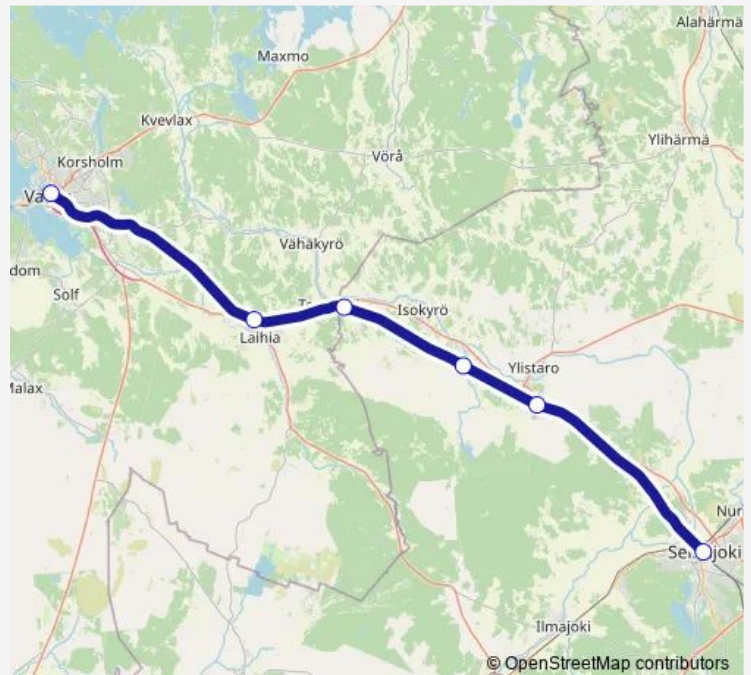

Long Distance Trains S 444 Vaasa - Seinäjoki

[Go to website](#)

Direction

undefined — undefined

0 stops

[Open route schedule](#)

Route schedule

undefined — undefined

Monday 11:35

Tuesday —

Wednesday —

Thursday 11:35

Friday —

Saturday 11:35

Sunday 11:35

Route info

Direction:

Stops: 0

Trip Duration: — min

■ S 444 — Vaasa - Seinäjoki