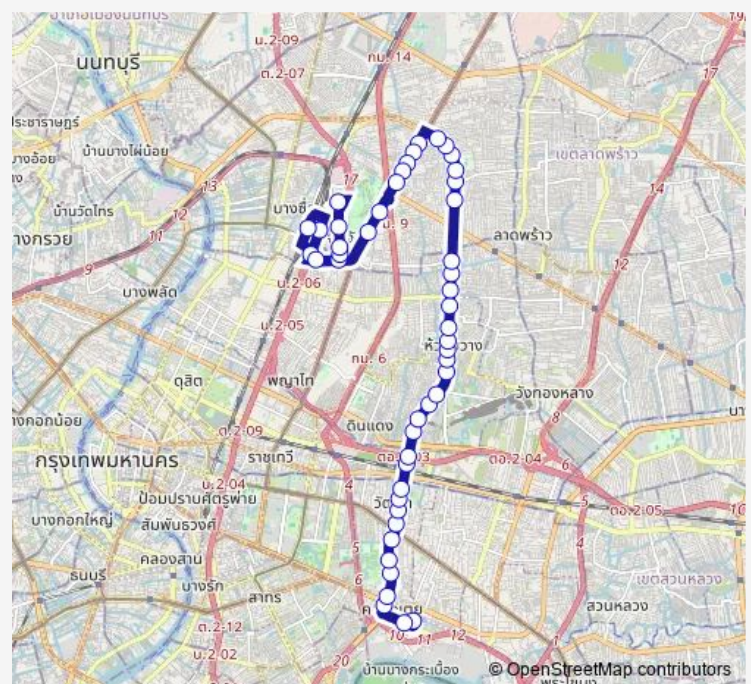

Bus 3-47 (136) หมอชิต 2 - คลองเตย;Mochit 2 - Klongtoey

[Go to website](#)

Direction

คูคลองเตย;Bus Depot Khlong Toei — คูหมอชิต 2;Bus Depot Mochit 2

48 stops

[Open route schedule](#)

คูคลองเตย;Bus Depot Khlong Toei

แยกศุลาการ;Sunlakakon Intersection

ตรงข้ามตลาดคลองเตย;Opposite Klong Toey Market

อาคารไทยเบฟควอเตอร์;Thaibev Quarter Building

ศูนย์การประชุมแห่งชาติสิริกิติ์;Queen Sirikit National Convention Center

สวนเบญจกิติ;Benchakitti Park

ตรงข้ามซอยสุขุมวิท 16;Opposite Sukhumvit 16

แยกอโศก;Asoke Intersection

อาคารเสริมมิตร;Sermmitt Building

มิดทาวน์อโศก;Midtown Asoke

ตรงข้าม มศว (ฝั่งอโศก);Opposite Srinakharinwirot University (Asoke side)

ARL มักกะสัน;Arl Makkasan

ใต้ทางด่วนอโศก (ขาออก);Under Asoke Expressway (Outbound)

ฟอจันทาวน์;Fortune Town

สถานทูตจีน;Embassy of China

เอสพลานาด รัชดาภิเษก;Esplanade Ratchadapisek

บิ๊กซีเอ็กซ์ตรา รัชดาภิเษก;Big C Extra Ratchadaphisek

ตรงข้ามโรงเรียนเตรียมอุดมศึกษาพัฒนาการ รัชดา;Opposite Triam Udom Suksa Pattanakarn Ratchada School

โรงแรมดิเอ็มเมอรัล;The Emerald Hotel

Route schedule

คูคลองเตย;Bus Depot Khlong Toei — คูหมอชิต 2;Bus Depot Mochit 2

Monday 00:00

Tuesday 00:00

Wednesday 00:00

Thursday 00:00

Friday 00:00

Saturday 00:00

Sunday 00:00

Route info

Direction: คูคลองเตย;Bus Depot Khlong Toei

Stops: 48

Trip Duration: 1 hour 25 min

3-47 (136) — หมอชิต 2 - คลองเตย;Mochit 2 - Klongtoey