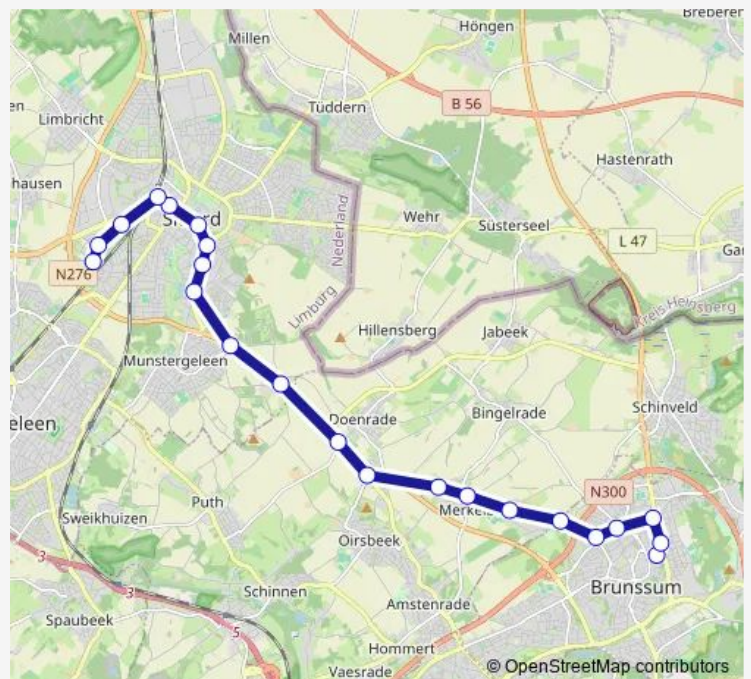

Direction

Brunssum, Wilhelminastraat — Sittard-Geleen, Sittard Sportzone

22 stops

[Open route schedule](#)

Brunssum, Wilhelminastraat

Brunssum, Prins Hendriklaan

Brunssum, Dorpstraat

Brunssum, Merkelbeekerstraat

Brunssum, Kennedylaan/Europalaan

Brunssum, Loogstraat

Beekdaelen, Merkelbeek Kerkstraat

Beekdaelen, Merkelbeek Steenweg

Beekdaelen, Merkelbeek Haagstraat

Beekdaelen, Doenrade Klein Doenrade

Beekdaelen, Doenrade Provincialeweg

Sittard-Geleen, Sittard Toon Hermans Theater

Sittard-Geleen, Sittard Station

Sittard-Geleen, Sittard Europaboulevard/Sabic

Sittard-Geleen, Sittard Parijsboulevard/Stadion

Route schedule

Brunssum, Wilhelminastraat — Sittard-Geleen, Sittard Sportzone

Monday	07:24
Tuesday	07:24
Wednesday	07:24
Thursday	07:24
Friday	07:24
Saturday	—
Sunday	—

Route info

Direction: Brunssum, Wilhelminastraat

Stops: 22

Trip Duration: 0 hour 38 min

637 Metro time schedules and route maps are available in an offline PDF at busmaps.com. Use the busmaps.com website to see live bus times, train schedule or subway schedule, and step-by-step directions for all public transit in Brunssum