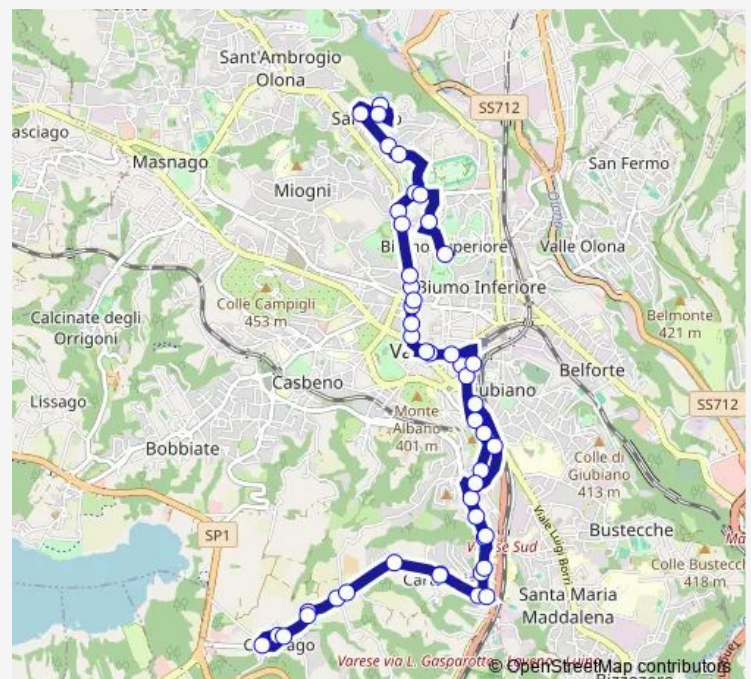

Varese, Corridoni 26 fr. Cantu'

Varese, Corridoni 64/Perla

Route schedule

Varese, Litta, Biumo Superiore — Varese, Corridoni, piazzale capolinea

Monday	07:33-19:33
Tuesday	07:35-19:29
Wednesday	—
Thursday	07:35-19:29
Friday	07:35-19:29
Saturday	07:35-19:29
Sunday	07:33-19:33

Route info

Direction: Varese, Litta, Biumo Superiore

Stops: 22

Trip Duration: 0 hour 25 min

Varese, Corridoni, piazzale capolinea

Direction

undefined — undefined

0 stops

Stops: 0

Trip Duration: — min

Direction

Varese, Borromini/Sangallo — Varese, Litta, Biumo Superiore

48 stops

[Open route schedule](#)

Varese, Borromini/Sangallo

Varese, Sangallo fr. Bernini

Route info

Direction: Varese, Borromini/Sangallo

Stops: 48

Trip Duration: 0 hour 56 min

Varese, De Amicis, Capolago

Varese, Fe', Capolago

Varese, Maggiore/Tasso

Varese, Tasso, Capolago, Campo Sportivo