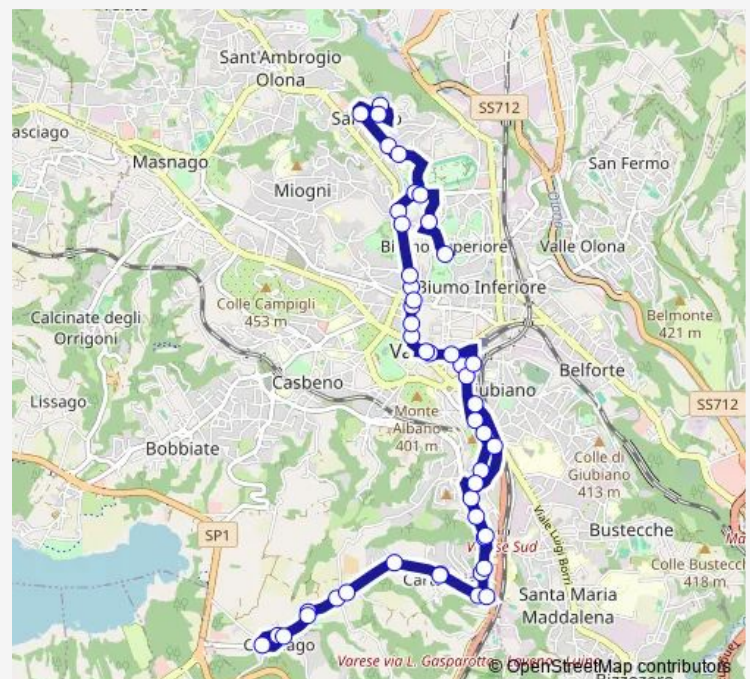

### Route schedule

Varese, Litta, Biumo Superiore — Varese, Corridoni, piazzale capolinea

Monday

—

Tuesday

—

Wednesday

—

### Route info

Direction: Varese, Litta, Biumo Superiore

Stops: 22

Trip Duration: 0 hour 25 min

Varese, Corridoni, piazzale capolinea

**Direction**

undefined — undefined

0 stops

[Open route schedule](#)

Route schedule

undefined — undefined

Monday	—
Tuesday	—
Wednesday	—
Thursday	—
Friday	—
Saturday	—
Sunday	07:02-19:02

Route info

Direction:

Stops: 0

Trip Duration: — min

## Route info

Direction: Varese, Borromini/Sangallo

Stops: 48

Trip Duration: 0 hour 51 min

Varese, De Amicis,Capolago

Varese, Fe',Capolago

Varese, Maggiore/Tasso

Varese, Tasso,Capolago,Campo Sportivo