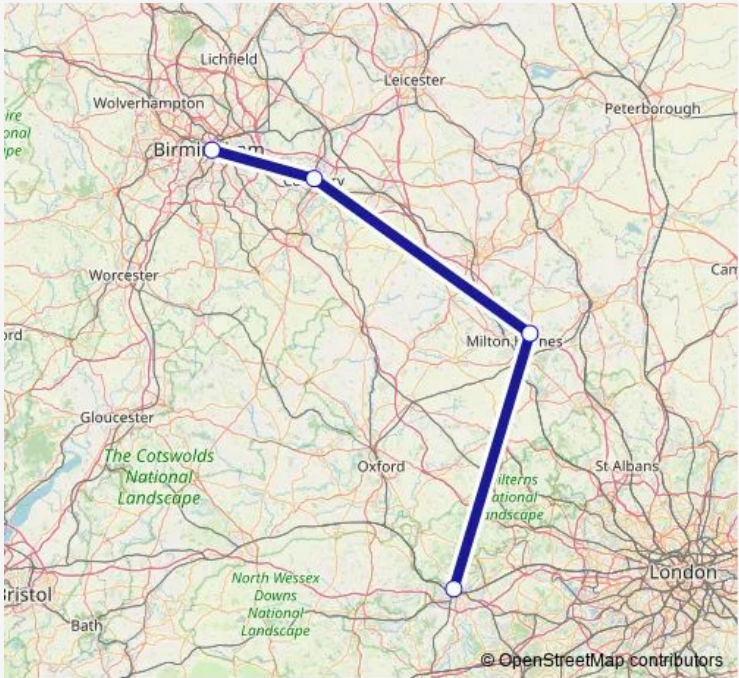

## Bus R38 Birmingham Coach Station, Digbeth-Reading Festival Bus Park, Riverme

[Go to website](#)

**Direction**  
Birmingham Coach Station,Stand 8 — Reading Festival Bus Park,Stop A

4 stops

[Open route schedule](#)

- Birmingham Coach Station,Stand 8
- Pool Meadow Bus Station,Stand B
- Milton Keynes Coachway,Bay 4
- Reading Festival Bus Park,Stop A

Route schedule

Birmingham Coach Station,Stand 8 — Reading Festival Bus Park,Stop A

Monday	—
Tuesday	—
Wednesday	11:00
Thursday	09:00
Friday	—
Saturday	—
Sunday	—

Route info

Direction: Birmingham Coach Station,Stand 8

Stops: 4

Trip Duration: 4 hour 0 min

**R38 — Birmingham Coach Station, Digbeth-Reading Festival Bus Park, Riverme** **BusMaps**

### Route info

Direction: Reading Festival Bus Park, Stop A

Stops: 4

Trip Duration: 4 hour 0 min

R38 Bus time schedules and route maps are available in an offline PDF at [busmaps.com](http://busmaps.com). Use the [busmaps.com](http://busmaps.com) website to see live bus times, train schedule or subway schedule, and step-by-step directions for all public transit in Coventry