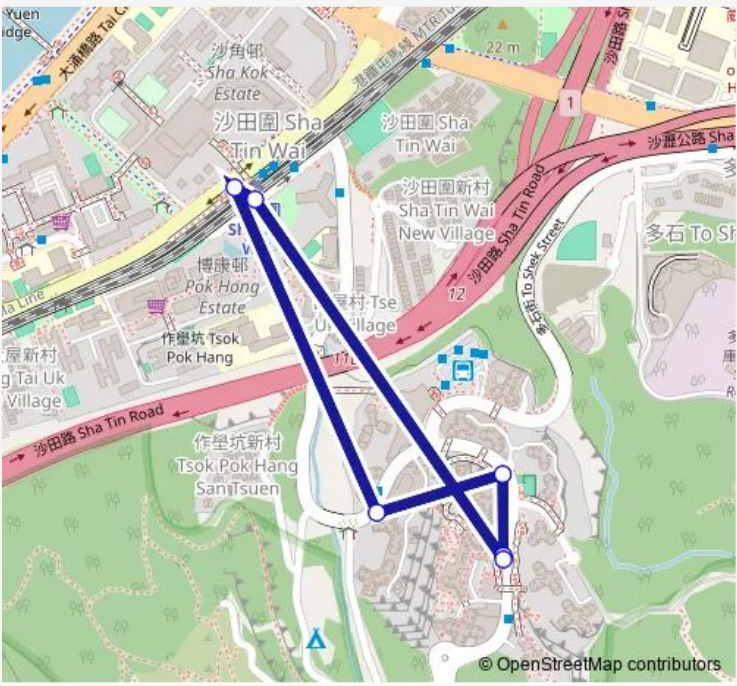

- POK CHUEN STREET, OUTSIDE YAN CHUEN HOUSE
- POK CHUEN STREET, OUTSIDE LONG CHUEN HOUSE
- POK CHUEN STREET, OUTSIDE YUET CHUEN HOUSE
- SHA KOK STREET, OUTSIDE SHA TIN WAI STATION
- YAT TAI STREET, OUTSIDE SHA TIN WAI STATION
- POK CHUEN STREET, OUTSIDE YAN CHUEN HOUSE

Route schedule

POK CHUEN STREET, OUTSIDE YAN CHUEN HOUSE  
 — POK CHUEN STREET, OUTSIDE YAN CHUEN HOUSE

Monday	06:00-23:59
Tuesday	06:00-23:59
Wednesday	06:00-23:59
Thursday	06:00-23:59
Friday	06:00-23:59
Saturday	06:30-23:55
Sunday	06:30-23:44

Route info

Direction: POK CHUEN STREET, OUTSIDE YAN CHUEN HOUSE

Stops: 6

Trip Duration: 0 hour 6 min

■ 812A — Shui Chuen O(Pok Chuen Path) - SHA TIN WAI Station (YAT TAI Street) (Special Departure) **BusMaps**

**Direction**

POK CHUEN PATH — YAT TAI STREET, OUTSIDE SHA TIN WAI STATION

5 stops

[Open route schedule](#)

POK CHUEN PATH

POK CHUEN STREET, OUTSIDE LONG CHUEN HOUSE

POK CHUEN STREET, OUTSIDE YUET CHUEN HOUSE