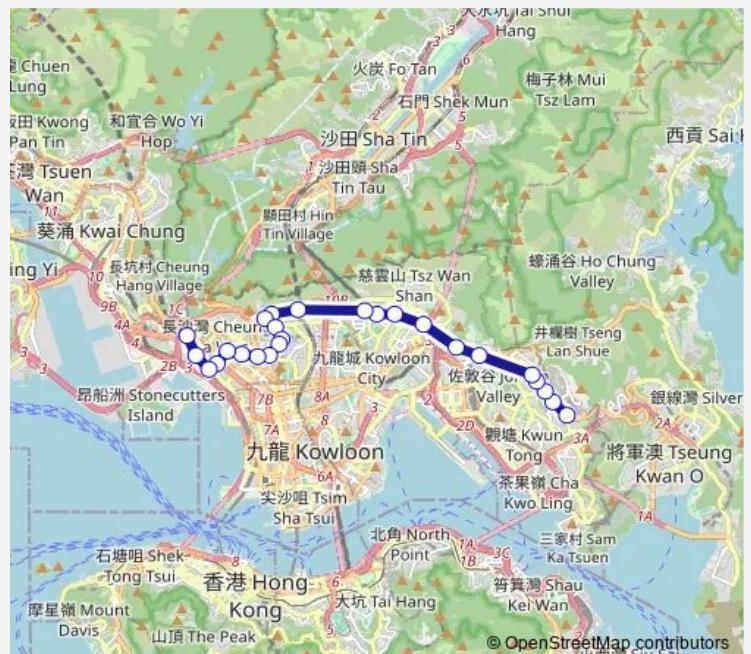

[Ctb] Phoenix House, Lung Cheung Road[[Kmb] Phoenix House

Route schedule

[Ctb] YAN TAT House ON TAT Estate, ON SAU Road[[Kmb] YAN TAT House — [Kmb+Ctb] Cheung LAI Street Cheung SHA WAN/
Cheung LAI Street, Cheung SHA WAN Road[[Kmb] Cheung LAI Street Cheung SHA Wan

Monday	06:45
Tuesday	06:45
Wednesday	06:45
Thursday	06:45
Friday	06:45
Saturday	—
Sunday	—

Route info

Direction: [Ctb] YAN TAT House ON TAT Estate, ON SAU Road[[Kmb] YAN TAT House

Stops: 25

Trip Duration: 0 hour 58 min