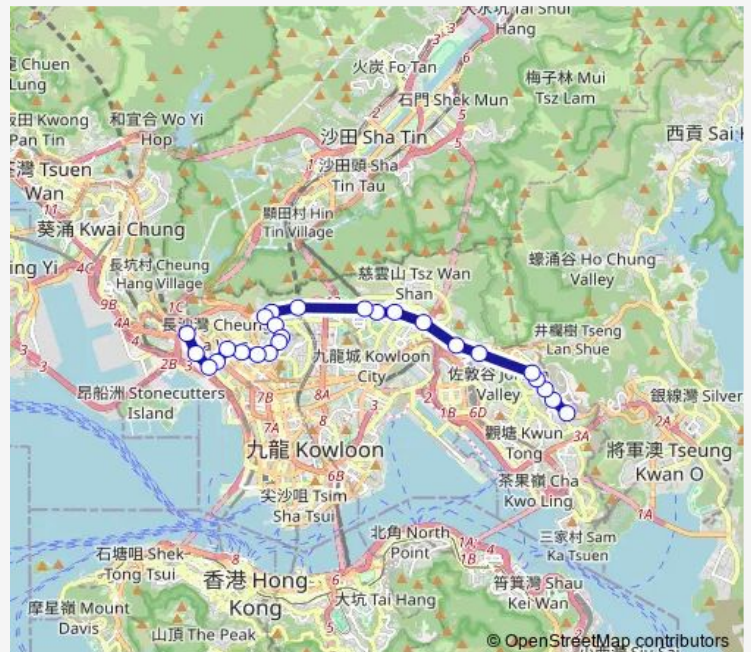

## Route schedule

[Ctb] YAN TAT House ON TAT Estate, ON SAU Road[[Kmb] YAN TAT House — [Kmb+Ctb] Cheung LAI Street Cheung SHA WAN/<Br>Cheung LAI Street, Cheung SHA WAN Road[[Kmb] Cheung LAI Street Cheung SHA Wan

## Route info

Direction: [Ctb] YAN TAT House ON TAT Estate, ON SAU Road[[Kmb] YAN TAT House

Stops: 25

Trip Duration: 1 hour 4 min

[Ctb] Beacon Heights, Lung Cheung Road[[Kmb] Beacon Heights

[Kmb] Chak ON Estate