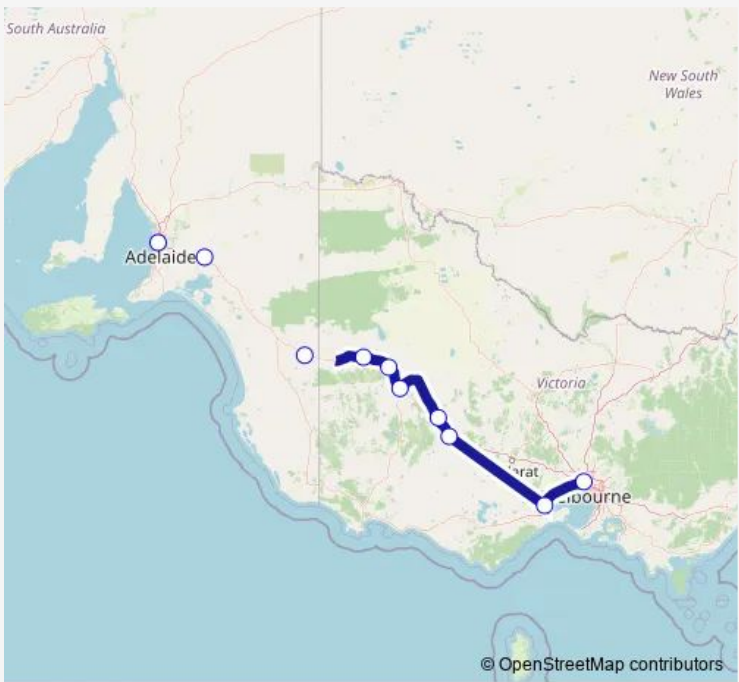

Rail Overland Melbourne - Adelaide

[Go to website](#)

Direction
 Adelaide Railway Station (Adelaide City (SA)) — Southern Cross Railway Station (Melbourne City)
 10 stops
[Open route schedule](#)

- Adelaide Railway Station (Adelaide City (SA))
- Murray Bridge Railway Station (Murray Bridge (SA))
- Bordertown Railway Station (Bordertown (SA))
- Nhill Railway Station (Nhill)
- Dimboola Railway Station (Dimboola)
- Horsham Railway Station (Horsham)
- Stawell Railway Station (Stawell)
- Ararat Railway Station (Ararat)
- North Shore Railway Station (North Shore)
- Southern Cross Railway Station (Melbourne City)

Route schedule
 Adelaide Railway Station (Adelaide City (SA)) — Southern Cross Railway Station (Melbourne City)

Monday	—
Tuesday	—
Wednesday	—
Thursday	07:25
Friday	—
Saturday	—
Sunday	—

Route info
 Direction: Adelaide Railway Station (Adelaide City (SA))
 Stops: 10
 Trip Duration: 11 hour 25 min

Direction

Southern Cross Railway Station (Melbourne City) — Adelaide Railway Station (Adelaide City (SA))

10 stops

[Open route schedule](#)

Southern Cross Railway Station (Melbourne City)

North Shore Railway Station (North Shore)

10 stops

[Open route schedule](#)

Adelaide Railway Station (Adelaide City (SA))

Murray Bridge Railway Station (Murray Bridge (SA))

Bordertown Railway Station (Bordertown (SA))

Nhill Railway Station (Nhill)