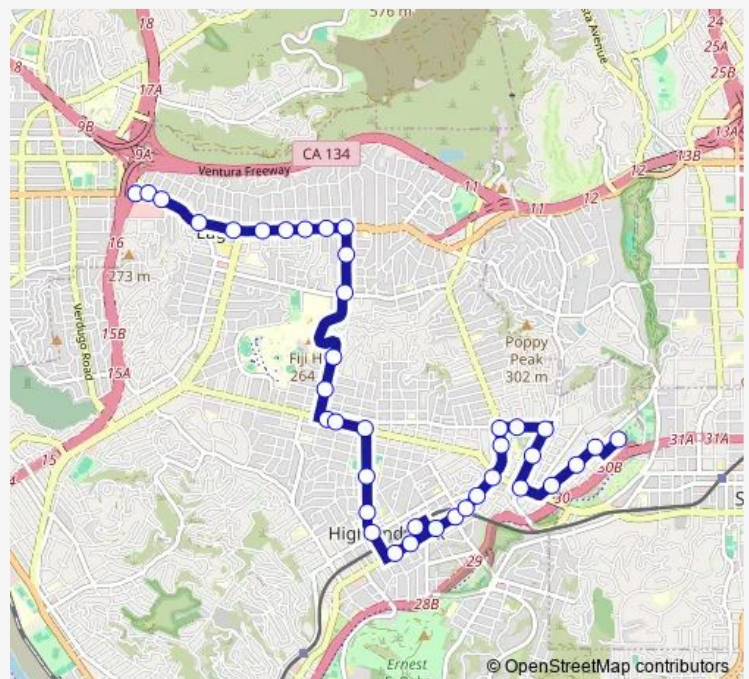

Ave. 54 & Irvington Pl. (Eastbound)

Ave. 54 & Abbott Pl. (Eastbound)

Ave. 54 & Monte Vista St. (Eastbound)

### Route schedule

Colorado & El Verano — Chestnut & Comet St. (Eastbound)

Monday 06:00-19:00

Tuesday 06:00-19:00

Wednesday 06:00-19:00

Thursday 06:00-19:00

Friday 06:00-19:00

Saturday 09:00-18:00

### Route info

Direction: Colorado & El Verano

Stops: 38

Trip Duration: 0 hour 44 min

Figueroa & Ave. 55 (Eastbound)

Figueroa & Ave. 56 (Eastbound)

Ave. 57 & Marmion Wy. (Eastbound)

Figueroa & Ave. 59 (Eastbound)

Figueroa & Ave. 60 (Eastbound)

Figueroa & Ave. 61 (Eastbound)

Figueroa & Arroyo Glen (Eastbound)

Figueroa & York Blvd (Eastbound)

Figueroa & Hamlet St. (Eastbound)

Figueroa & Meridian St. (Eastbound)

Meridian & Vista (Eastbound)