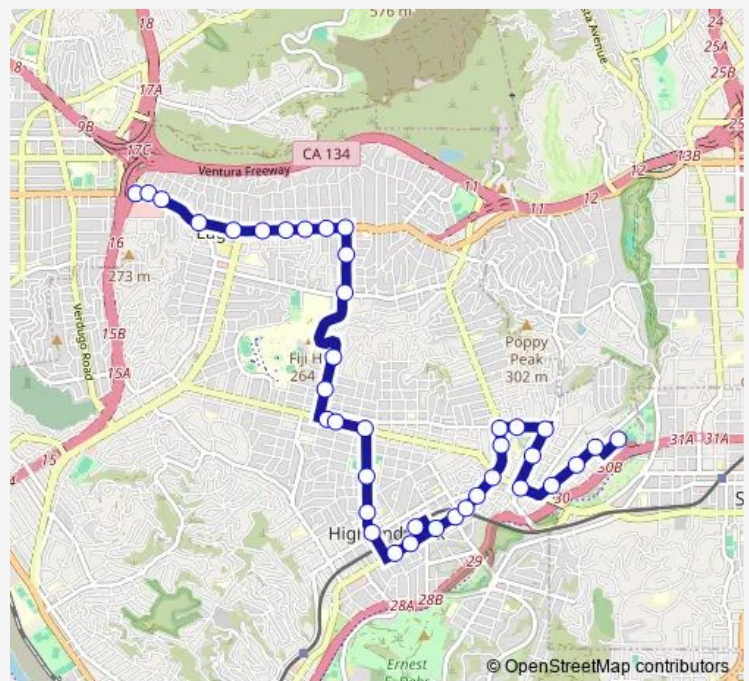

York & Ave. 51 (Eastbound)

York & Ave. 52 (Eastbound)

York & Ave. 54 (Eastbound)

Ave. 54 & Irvington Pl. (Eastbound)

Ave. 54 & Abbott Pl. (Eastbound)

Ave. 54 & Monte Vista St. (Eastbound)

Route schedule

Colorado & El Verano — Chestnut & Comet St. (Eastbound)

Monday 06:00-19:00

Tuesday 06:00-19:00

Wednesday 06:00-19:00

Thursday 06:00-19:00

Friday 06:00-19:00

Saturday 09:00-18:00

Sunday 09:00-18:00

Route info

Direction: Colorado & El Verano

Stops: 38

Trip Duration: 0 hour 44 min

Figueroa & Ave. 55 (Eastbound)

Figueroa & Ave. 56 (Eastbound)

Ave. 57 & Marmion Wy. (Eastbound)

Figueroa & Ave. 59 (Eastbound)

Figueroa & Ave. 60 (Eastbound)

Figueroa & Ave. 61 (Eastbound)

Figueroa & Arroyo Glen (Eastbound)

Figueroa & York Blvd (Eastbound)

Figueroa & Hamlet St. (Eastbound)

Figueroa & Meridian St. (Eastbound)

Meridian & Vista (Eastbound)

Ave. 64 & Meridian St. (Eastbound)