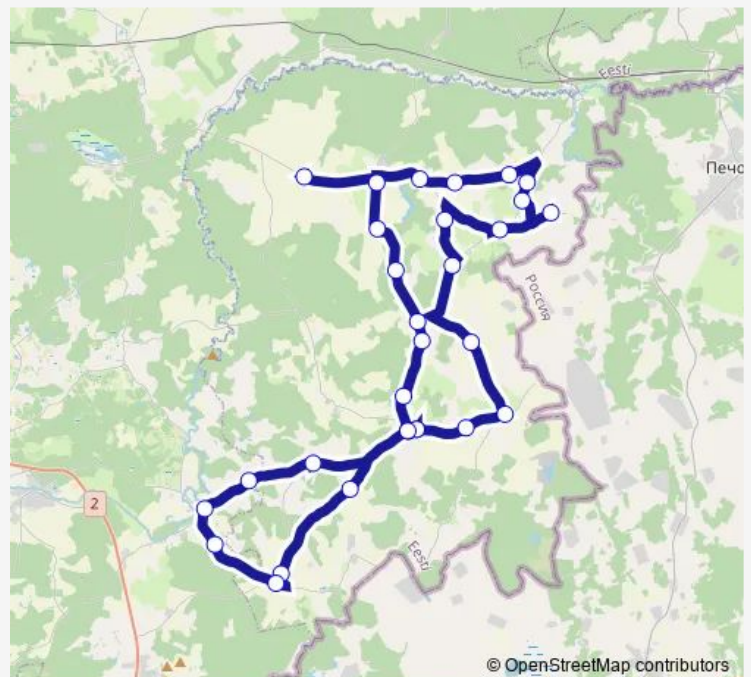

## Route schedule

Meremäe kool — Meremäe

Monday —

Tuesday —

Wednesday —

Thursday —

Friday 13:45

Saturday —

## Route info

Direction: Meremäe kool

Stops: 31

Trip Duration: 1 hour 1 min

© OpenStreetMap contributors

Kingo

Helbi

Veretinä