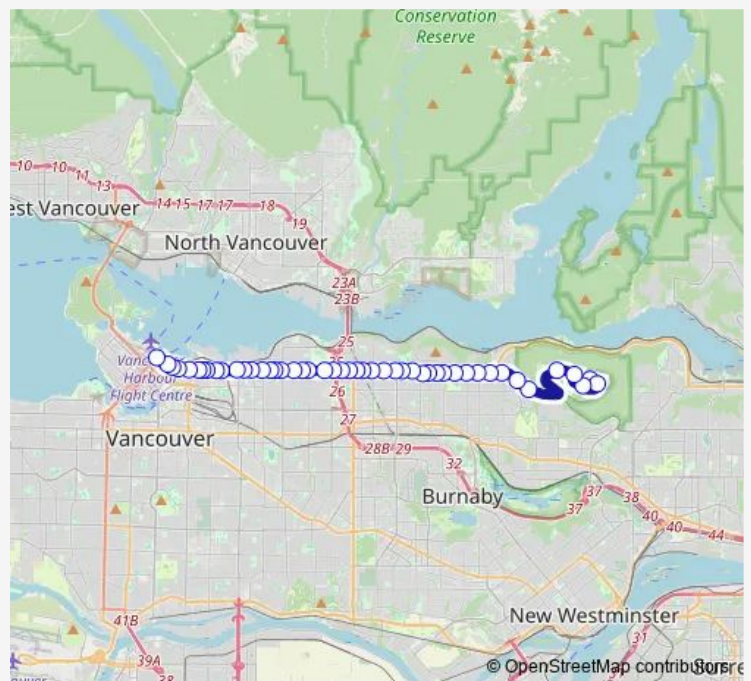

Eastbound E Hastings St @ Kamloops St

Route schedule

Westbound W Pender St @ Howe St — SFU Transit Exchange @ Bay 2

Monday 03:09-02:52⁺¹

Tuesday 03:12-02:52⁺¹

Wednesday 03:12-02:52⁺¹

Thursday 03:12-02:52⁺¹

Friday 03:12-02:52⁺¹

Saturday 03:12-02:48⁺¹

Sunday 03:12-02:39⁺¹

Route info

Direction: Westbound W Pender St @ Howe St

Stops: 48

Trip Duration: 0 hour 40 min

N35 — Downtown/SFU Nightbus

Eastbound E Hastings St @ Slocan St

Eastbound E Hastings St @ Kaslo St

Eastbound E Hastings St @ Renfrew St

Eastbound E Hastings St @ Lillooet St

Eastbound E Hastings St @ Windermere St

Eastbound E Hastings St @ Cassiar St

Kootenay Loop @ Bay 8

Eastbound Hastings St @ Ingleton Ave

Eastbound Hastings St @ MacDonald Ave

Eastbound Hastings St @ Gilmore Ave

Eastbound Hastings St @ Madison Ave

Eastbound Hastings St @ Willingdon Ave

Eastbound Hastings St @ Alpha