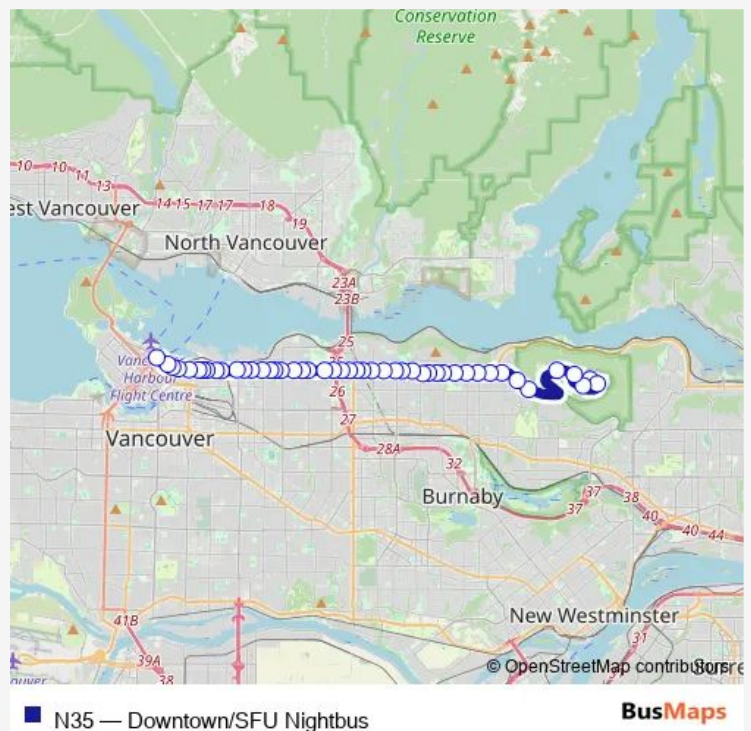

Eastbound E Hastings St @ Kamloops St

Route schedule

Westbound W Pender St @ Howe St — SFU Transit Exchange @ Bay 2

Monday	03:09-02:52 ⁺¹
Tuesday	03:12-02:52 ⁺¹
Wednesday	03:12-02:52 ⁺¹
Thursday	03:12-02:52 ⁺¹
Friday	03:12-02:52 ⁺¹
Saturday	03:12-02:48 ⁺¹
Sunday	03:12-02:39 ⁺¹

Route info

Direction: Westbound W Pender St @ Howe St

Stops: 48

Trip Duration: 0 hour 41 min

Eastbound E Hastings St @ Slocan St

Eastbound E Hastings St @ Kaslo St

Eastbound E Hastings St @ Renfrew St

Eastbound E Hastings St @ Lillooet St

Eastbound E Hastings St @ Windermere St

Eastbound E Hastings St @ Cassiar St

Kootenay Loop @ Bay 8

Eastbound Hastings St @ Ingleton Ave

Eastbound Hastings St @ Macdonald Ave

Eastbound Hastings St @ Gilmore Ave