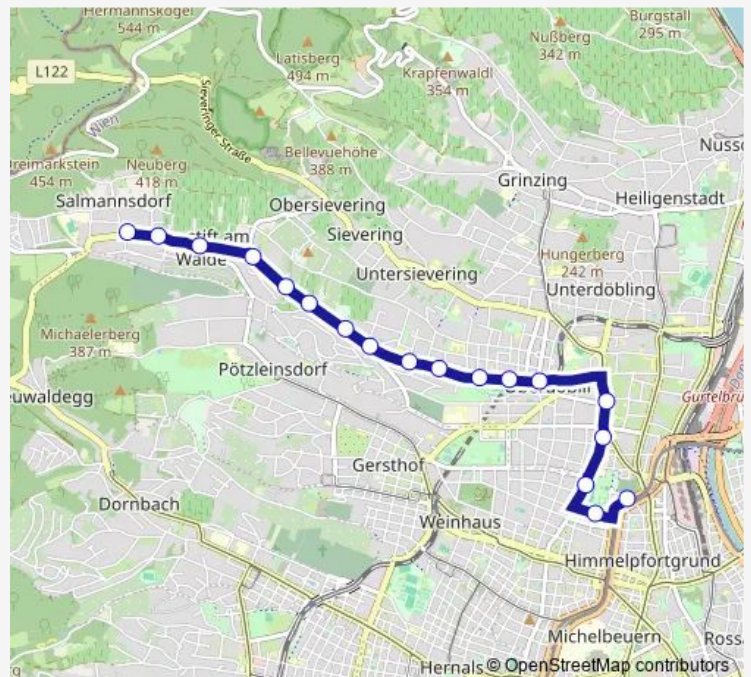

Route schedule

Nußdorfer Straße U — Salmannsdorf

Monday 01:00-04:57

Tuesday 01:00-04:57

Wednesday 01:00-04:57

Thursday 01:00-04:57

Friday 01:00-04:57

Saturday —

Sunday —

Route info

Direction: Nußdorfer Straße U

Stops: 18

Trip Duration: 0 hour 12 min

■ N35 — Nußdorfer Straße - Salmannsdorf

Direction

Salmannsdorf — Nußdorfer Straße U

18 stops

[Open route schedule](#)

Salmannsdorf

Celtesgasse

Neustift am Walde

Neustift, Agnesgasse

Kleingartenverein Hackenberg

Strehlgasse

Wednesday 01:12-04:42

Thursday 01:12-04:42

Friday 01:12-04:42

Saturday —

Sunday —

Route info

Direction: Salmannsdorf

Stops: 18