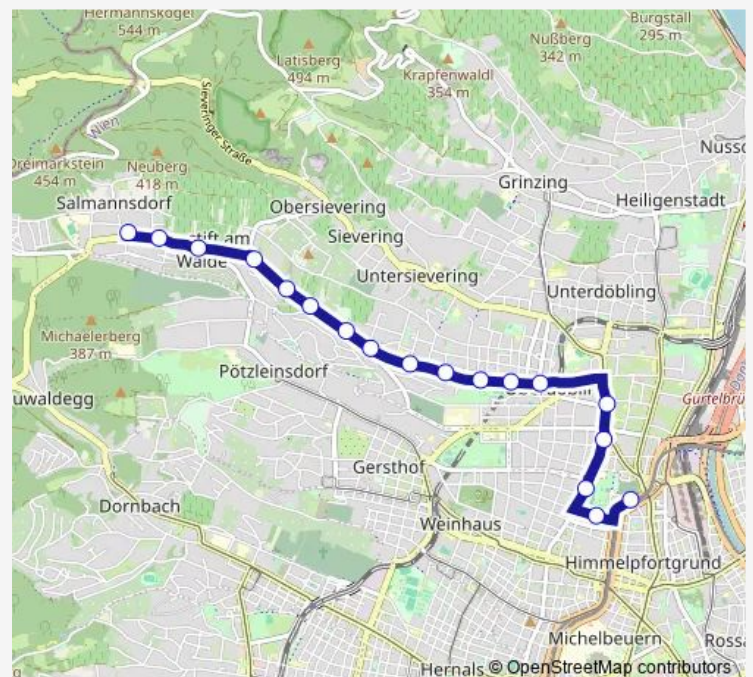

Route schedule

Nußdorfer Straße — Salmannsdorf

Monday 01:00-04:57

Tuesday 01:00-04:57

Wednesday 01:00-04:57

Thursday 01:00-04:57

Friday 01:00-04:57

Saturday —

Sunday —

Route info

Direction: Nußdorfer Straße

Stops: 18

Trip Duration: 0 hour 12 min

N35 — Nußdorfer Straße - Salmannsdorf

Direction

Salmannsdorf — Nußdorfer Straße

18 stops

[Open route schedule](#)

Salmannsdorf

Celtesgasse

Neustift am Walde

Neustift, Agnesgasse

Kleingartenverein Hackenberg

Strehlgasse

Wednesday 01:12-04:42

Thursday 01:12-04:42

Friday 01:12-04:42

Saturday —

Sunday —

Route info

Direction: Salmannsdorf

Stops: 18