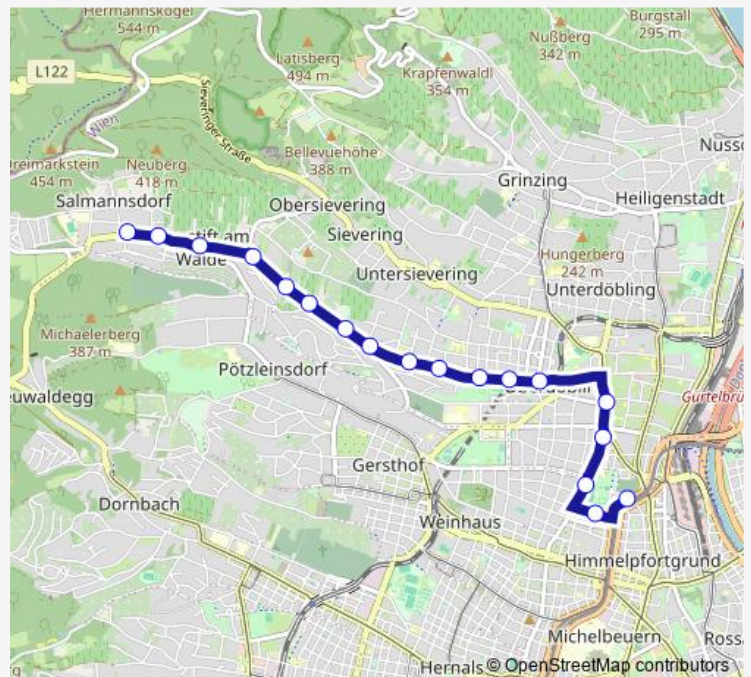

### Route schedule

Nußdorfer Straße — Salmannsdorf

Monday 01:00-04:57

Tuesday 01:00-04:57

Wednesday 01:00-04:57

Thursday 01:00-04:57

Friday 01:00-04:57

Saturday —

### Route info

Direction: Nußdorfer Straße

Stops: 18

Trip Duration: 0 hour 12 min

■ N35 — Nußdorfer Straße - Salmannsdorf

## Direction

Salmannsdorf — Nußdorfer Straße

18 stops

[Open route schedule](#)

Salmannsdorf

Celtesgasse

Neustift am Walde

Neustift, Agnesgasse

## Route info

Direction: Salmannsdorf

Stops: 18

Trip Duration: 0 hour 12 min

N35 Bus time schedules and route maps are available in an offline PDF at [busmaps.com](https://busmaps.com). Use the [busmaps.com](https://busmaps.com) website to see live bus times, train schedule or subway schedule, and step-by-step directions for all public transit in Vienna