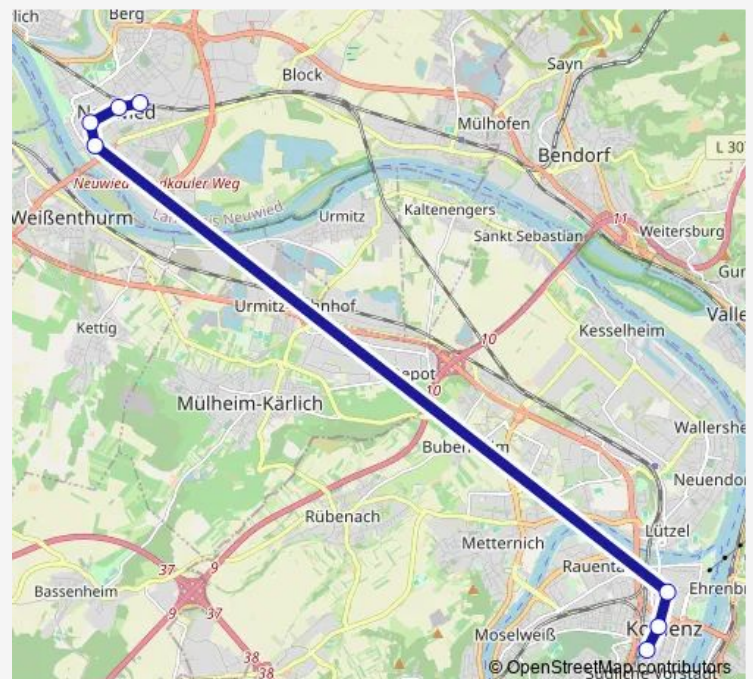

Bus N35

[Go to website](#)

Direction

Koblenz Hauptbahnhof — Neuwied Bf

7 stops

[Open route schedule](#)

Koblenz Hauptbahnhof

Koblenz Christuskirche

Koblenz Zentralplatz/Forum

Neuwied Dammstraße

Neuwied Marktstraße

Neuwied Moltkeplatz

Neuwied Bf

Route schedule

Koblenz Hauptbahnhof — Neuwied Bf

Monday	—
Tuesday	—
Wednesday	—
Thursday	—
Friday	24:26-02:26 ⁺¹
Saturday	03:26-02:26 ⁺¹
Sunday	03:26

Route info

Direction: Koblenz Hauptbahnhof

Stops: 7

Trip Duration: 0 hour 29 min

■ N35

Direction

Neuwied Bf — Koblenz Hauptbahnhof

9 stops

Stops: 9

Trip Duration: 0 hour 26 min

N35 Bus time schedules and route maps are available in an offline PDF at busmaps.com. Use the busmaps.com website to see live bus times, train schedule or subway schedule, and step-by-step directions for all public transit in Neuwied