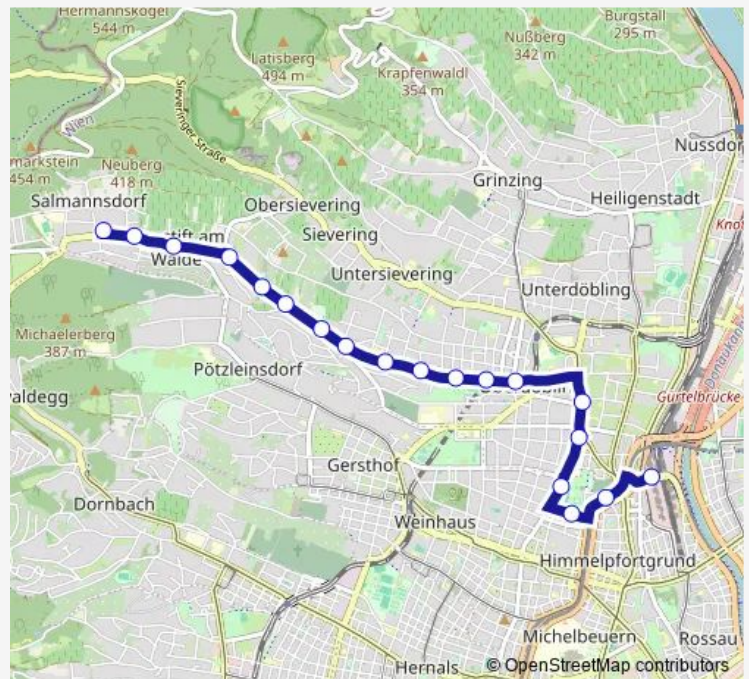

Kammerergasse

Strehlgasse

Kleingartenverein Hackenberg

Neustift, Agnesgasse

Neustift am Walde

Celtesgasse

Salmannsdorf

Route schedule

Spittelau — Salmannsdorf

Monday —

Tuesday —

Wednesday —

Thursday —

Friday —

Saturday 00:40-05:05

Sunday 00:40-05:05

Route info

Direction: Spittelau

Stops: 19

Trip Duration: 0 hour 28 min

■ N35 — Spittelau - Salmannsdorf

Direction

Salmannsdorf — Spittelau

20 stops

—

Saturday

01:15-04:45

Sunday

01:15-04:45

Route info

Direction: Salmannsdorf

Stops: 20