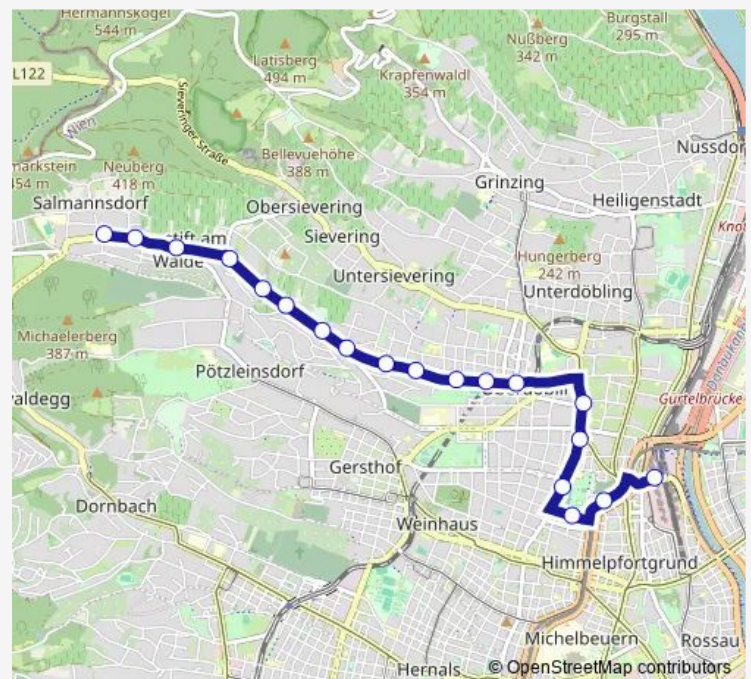

### Route schedule

Salmannsdorf — Spittelau S+U

Monday —

Tuesday —

Wednesday —

Thursday —

Friday —

Saturday 01:15-04:45

### Route info

Direction: Salmannsdorf

Stops: 20

Trip Duration: 0 hour 20 min

■ N35 — Spittelau - Salmannsdorf

## Route schedule

Spittelau S+U — Salmansdorf

Monday

—

Tuesday

—

Wednesday

—

## Route info

Direction: Spittelau S+U

Stops: 19

Trip Duration: 0 hour 28 min

N35 Bus time schedules and route maps are available in an offline PDF at [busmaps.com](https://busmaps.com). Use the [busmaps.com](https://busmaps.com) website to see live bus times, train schedule or subway schedule, and step-by-step directions for all public transit in Vienna