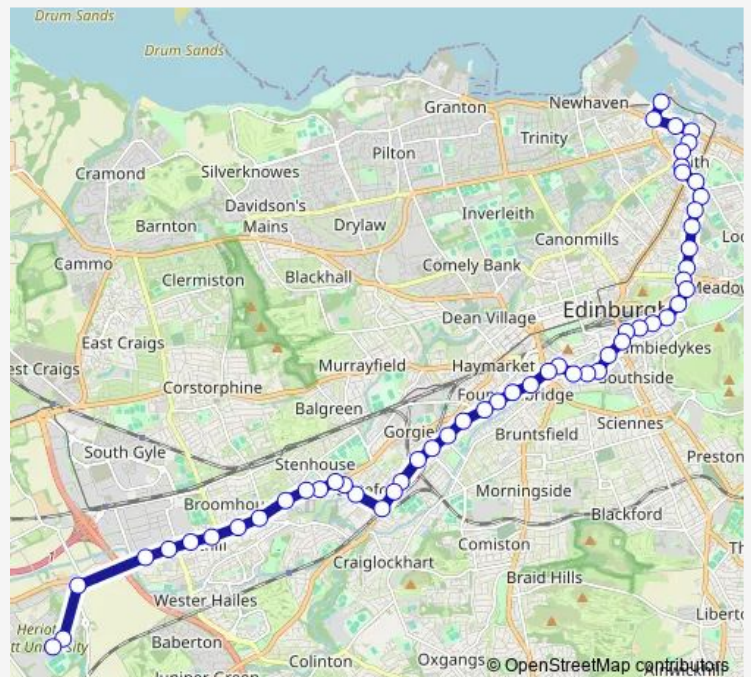

### Direction

Ocean Terminal — Heriot Watt Campus

54 stops

[Open route schedule](#)

Ocean Terminal

Commercial Street

Victoria Quay

Sandport Street

The Shore

Parliament Street

St Anthony Street

Kirkgate Centre

Duke Street

Academy Park

St Clair Avenue

Dalmeny Street

### Route schedule

Ocean Terminal — Heriot Watt Campus

Monday 00:02-01:02

Tuesday 00:02-01:02

Wednesday 00:02-01:02

Thursday 00:02-01:02

Friday 00:02-01:02

Saturday 00:02-01:02

### Route info

Direction: Ocean Terminal

Stops: 54

Trip Duration: 0 hour 46 min

■ N35

BusMaps

South Bridge

National Museum of Scotland