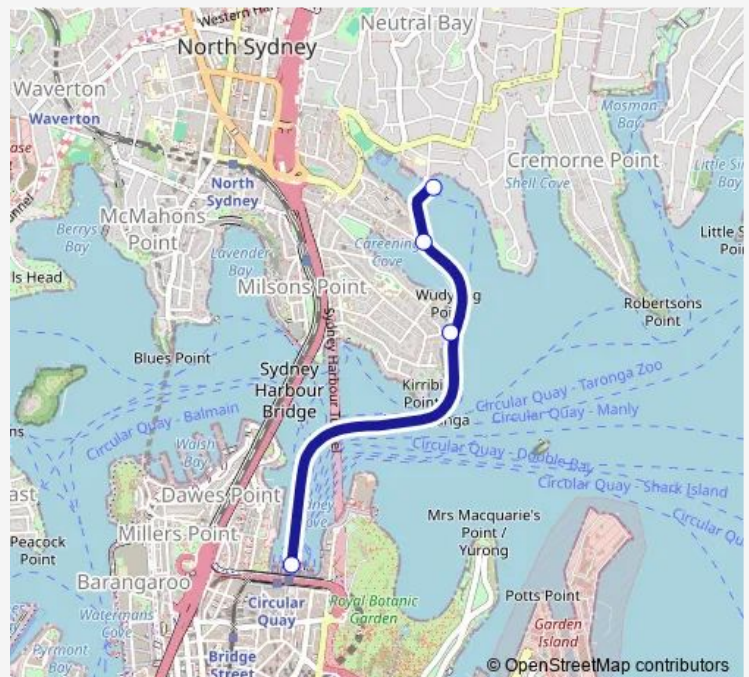

Friday 06:40-19:10

Saturday 08:38-12:38

Sunday 08:38-12:38

Route info

Direction: Neutral Bay Wharf

Stops: 4

Trip Duration: 0 hour 12 min

F5 Neutral Bay

Direction

Neutral Bay Wharf — Circular Quay, Wharf 5

4 stops

[Open route schedule](#)

Neutral Bay Wharf

Kurraba Point Wharf

Kirribilli Wharf

Circular Quay, Wharf 5

Sunday 14:38-20:38

Route info

Direction: Neutral Bay Wharf

Stops: 4

Trip Duration: 0 hour 12 min

Direction

Neutral Bay Wharf — Circular Quay, Wharf 4

4 stops

Friday 09:55

Saturday —

Sunday —

Route info

Direction: Circular Quay, Wharf 5

Stops: 4

Trip Duration: 0 hour 14 min

Direction