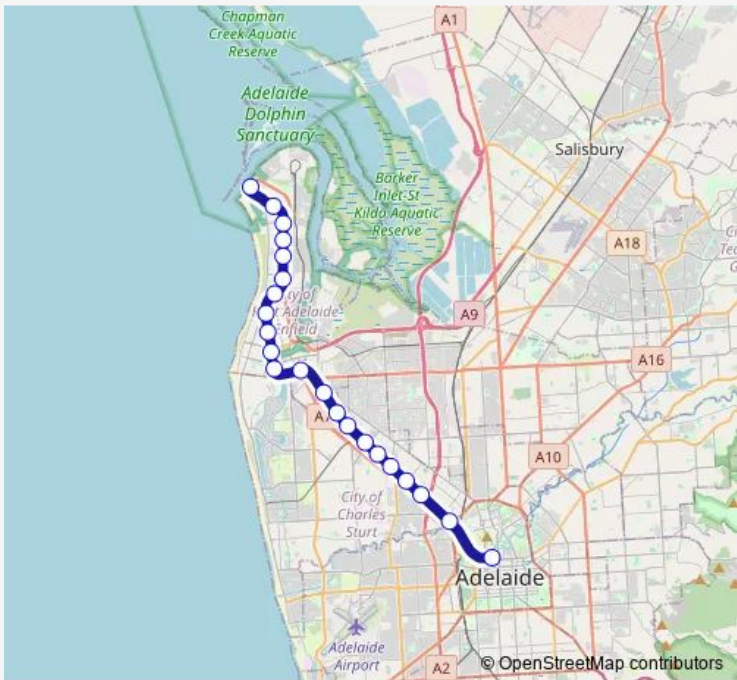

**Rail OUTHA Outer Harbor to City**

[Go to website](#)

**Direction**  
 Outer Harbor Railway Station — Adelaide Railway Station  
 22 stops  
[Open route schedule](#)

- Outer Harbor Railway Station
- North Haven Railway Station
- Osborne Railway Station
- Midlunga Railway Station
- Taperoo Railway Station
- Draper Railway Station
- Largs North Railway Station
- Largs Railway Station
- Peterhead Railway Station
- Glanville Railway Station
- Ethelton Railway Station
- Port Adelaide Railway Station
- Alberton Railway Station
- Cheltenham Railway Station
- St Clair Railway Station
- Woodville Railway Station
- Woodville Park Railway Station
- Kilkenny Railway Station
- West Croydon Railway Station
- Croydon Railway Station
- Bowden Railway Station

Route schedule  
 Outer Harbor Railway Station — Adelaide Railway Station

Monday	05:20-00:50 <sup>+1</sup>
Tuesday	05:20-00:50 <sup>+1</sup>
Wednesday	05:20-00:50 <sup>+1</sup>
Thursday	05:20-00:50 <sup>+1</sup>
Friday	05:20-00:50 <sup>+1</sup>
Saturday	06:58-00:58 <sup>+1</sup>
Sunday	06:58-00:58 <sup>+1</sup>

Route info  
 Direction: Outer Harbor Railway Station  
 Stops: 22  
 Trip Duration: 0 hour 38 min

OUTHA — Outer Harbor to City **BusMaps**

## Direction

Adelaide Railway Station — Outer Harbor Railway Station

22 stops

[Open route schedule](#)

Adelaide Railway Station

Bowden Railway Station

Croydon Railway Station

West Croydon Railway Station