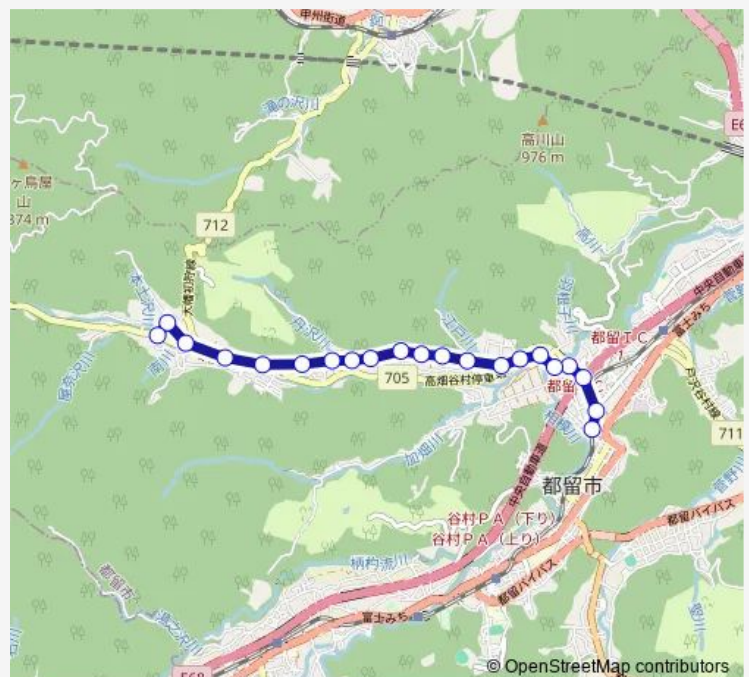

### Route schedule

都留市駅 — つるぎ

Monday	10:45
Tuesday	10:45
Wednesday	10:45
Thursday	10:45
Friday	10:45
Saturday	10:45
Sunday	10:45

### Route info

Direction: 都留市駅

Stops: 21

Trip Duration: 0 hour 15 min

■ 都留市駅発 つるぎ方面行き — 都留市駅発 つるぎ方面行き(【都留】都留市駅・つるぎ線(大野経由))

都留市駅発 つるぎ方面行き Bus time schedules and route maps are available in an offline PDF at [busmaps.com](https://busmaps.com). Use the [busmaps.com](https://busmaps.com) website to see live bus times, train schedule or subway schedule, and step-by-step directions for all public transit in Tsuru