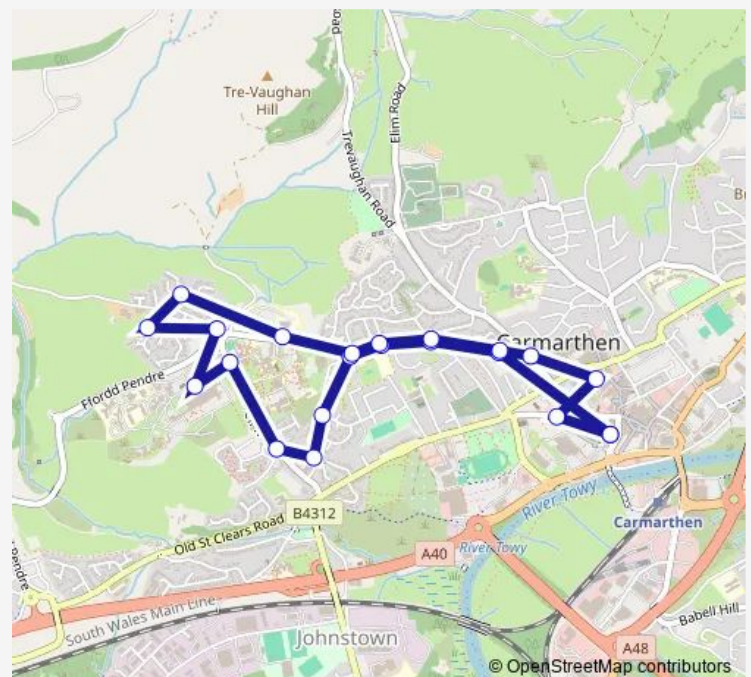

Y Felin

Glannant House

Model Primary School

Sycamore Way

Beech Road

Cartref Tawelan

Jobs Well Road

St David's Hospital

Wednesday 09:50-15:50

Thursday 09:50-15:50

Friday 09:50-15:50

Saturday —

Sunday —

Route info

Direction: Carmarthen Bus Station Stand 6

Stops: 22

Trip Duration: 0 hour 25 min

■ 228 — Carmarthen - Carmarthen via Pentremeurig

Direction

Carmarthen Bus Station Stand 6 — Carmarthen Bus Station Stand 6

22 stops

[Open route schedule](#)

Carmarthen Bus Station Stand 6

Tuesday —

Wednesday —

Thursday —

Friday —

Saturday 09:50-15:50

Sunday —

Route info

Direction: Carmarthen Bus Station Stand 6