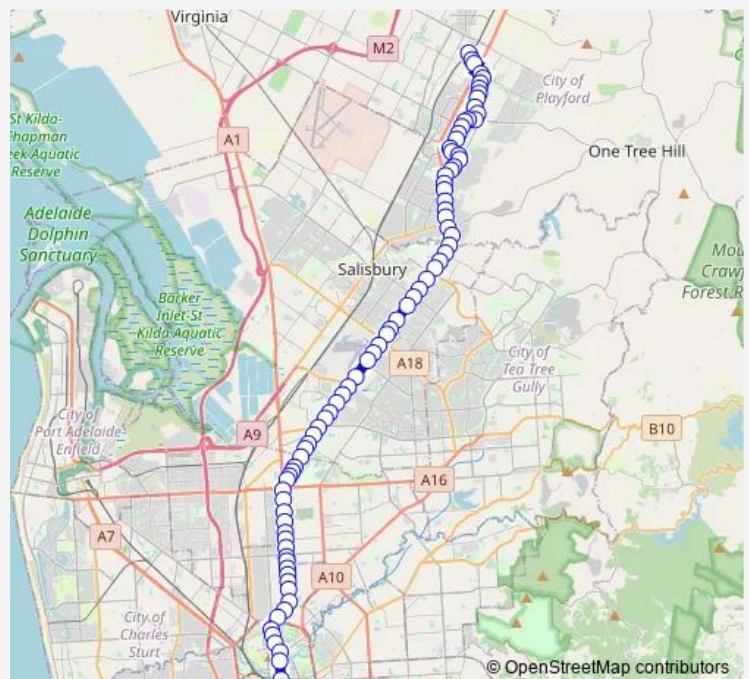

Bus 228 Smithfield Interchange to City

[Go to website](#)

Direction

undefined — undefined

0 stops

[Open route schedule](#)

Route schedule

undefined — undefined

Monday	05:27-23:00
Tuesday	05:27-23:00
Wednesday	05:27-23:00
Thursday	05:27-23:00
Friday	05:27-23:00
Saturday	06:34-22:34
Sunday	08:24-22:34

Route info

Direction:

Stops: 0

Trip Duration: – min

Direction

Stop VS3 Victoria Sq - East side — Zone A Smithfield Interchange

84 stops

[Open route schedule](#)

Stop VS3 Victoria Sq - East side

Stop U2 Victoria Sq - North West side

Stop W2 King William St - West side

Stop Z1 King William Rd - West side

Stop 1 King William Rd - West side

Stop 2 / Zone A King William Rd - North West side

Stop 3 O'Connell St - West side

Stop 4 O'Connell St - West side

Stop 5 O'Connell St - West side

Stop 6 O'Connell St - West side

Stop 7 Main North Rd - North West side