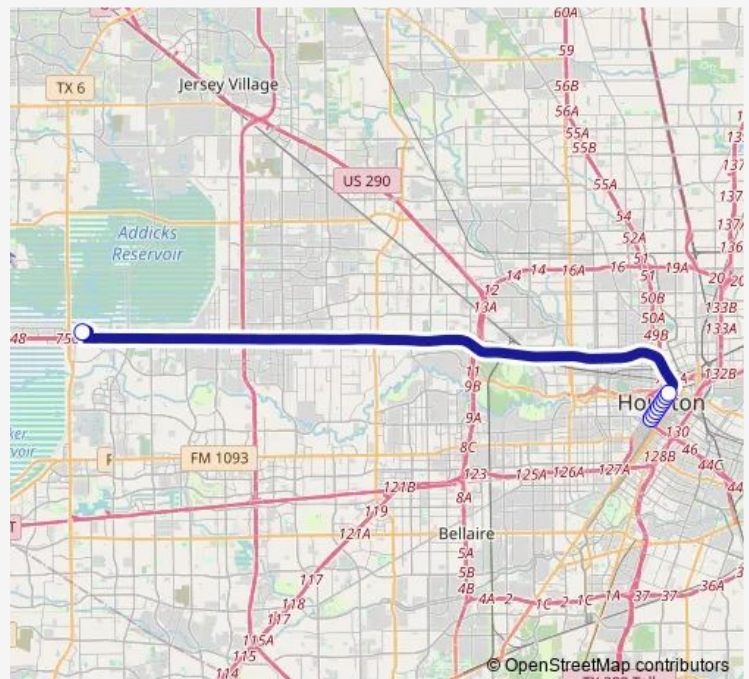

Bus 228 Addicks P&R

[Go to website](#)

Direction

Louisiana St @ Jefferson St — Addicks Park & Ride

9 stops

[Open route schedule](#)

Louisiana St @ Jefferson St

Louisiana St @ Leeland St

Louisiana St @ Jefferson St — Addicks Park & Ride

Monday 14:35-18:50

Tuesday 14:35-18:50

Wednesday 14:35-18:50

Thursday 14:35-18:50

Friday 14:35-18:50

Saturday —

Sunday —

Route info

Direction: Louisiana St @ Jefferson St

Stops: 9

Trip Duration: 0 hour 38 min

228 — Addicks P&R

BusMaps

Direction

Addicks Park & Ride — Louisiana St @ Jefferson St

Stops: 5

Trip Duration: 0 hour 38 min

Direction

Smith St @ St Joseph Pkwy — Addicks Park & Ride

5 stops

[Open route schedule](#)

Smith St @ St Joseph Pkwy

N Dairy Ashford Rd @ Katy Fwy Mb1