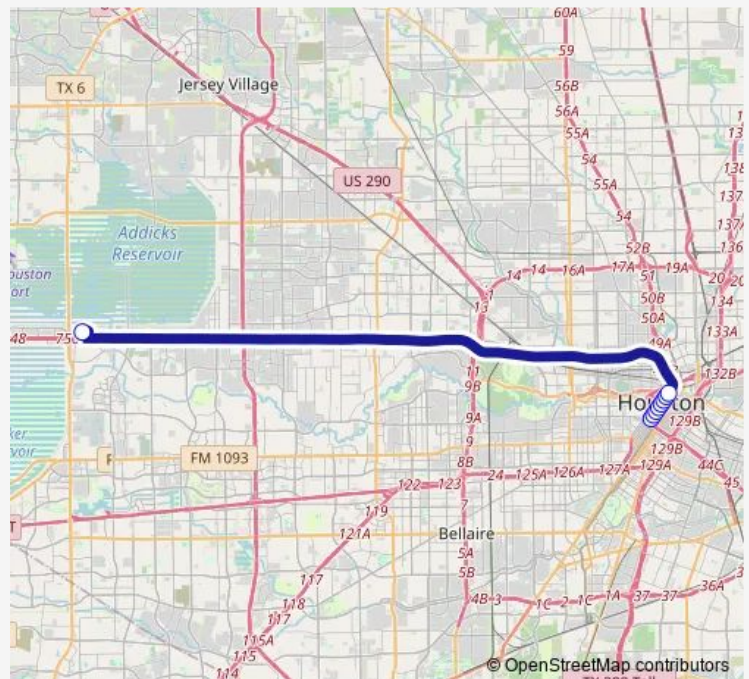

### Direction

Louisiana St @ Jefferson St — Addicks Park & Ride

9 stops

[Open route schedule](#)

Louisiana St @ Jefferson St

Louisiana St @ Leeland St

Louisiana St @ Clay St

Louisiana St @ Dallas St

### Route schedule

Louisiana St @ Jefferson St — Addicks Park & Ride

Monday 14:35-18:50

Tuesday 14:35-18:50

Wednesday 14:35-18:50

Thursday 14:35-18:50

Friday 14:35-18:50

Saturday —

### Route info

Direction: Louisiana St @ Jefferson St

Stops: 9

Trip Duration: 0 hour 39 min

228 — Addicks P&R

**Direction**

Addicks Park &amp; Ride — Louisiana St @ Jefferson St

5 stops

## Route info

Direction: Addicks Park &amp; Ride

Stops: 5

Trip Duration: 0 hour 38 min