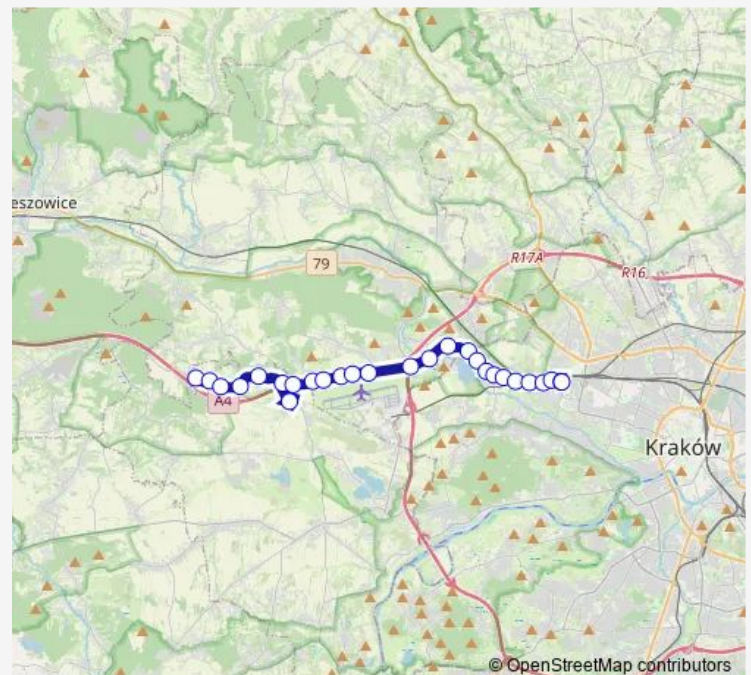

Morawica Szkoła (nż)

Route schedule

Bronowice Małe — Chrosna Pętla

Monday 05:02-22:50

Tuesday 05:02-22:50

Wednesday 05:02-22:50

Thursday 05:02-22:50

Friday 05:02-22:50

Saturday 05:29-22:49

Sunday 05:29-22:49

Route info

Direction: Bronowice Małe

Stops: 27

Trip Duration: 0 hour 28 min

Morawica Krzyżówka

Morawica Mostek (nż)

Chrosna Kapliczka (nż)

Chrosna Sklep (nż)

Chrosna Studnia (nż)

Chrosna Pętla

Direction

Bronowice Małe — Morawica Centrum

25 stops

[Open route schedule](#)

Friday 10:50-21:20

Saturday —

Sunday —

Route info

Direction: Morawica Centrum

Stops: 24

Trip Duration: 0 hour 26 min

Direction