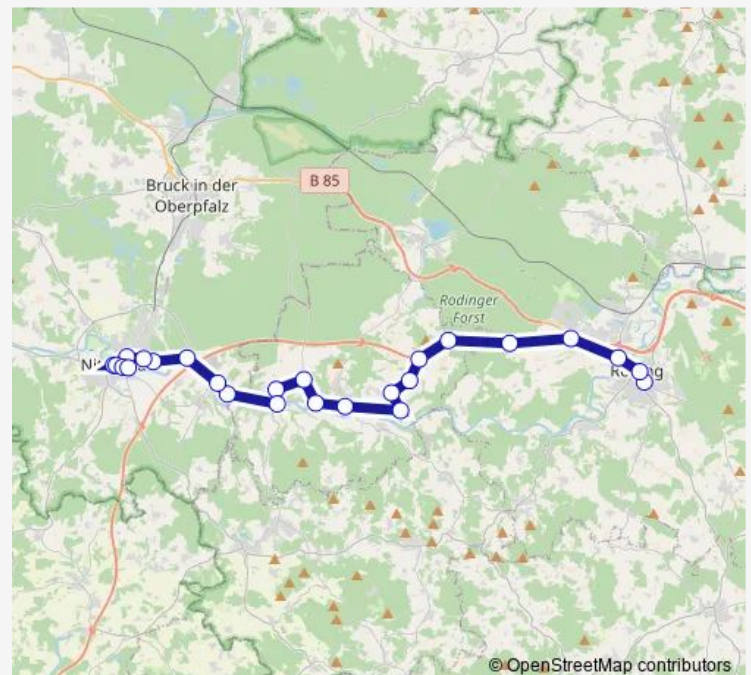

### Route schedule

Roding, Busbahnhof, Schornd. Str. — Nittenau, Marktplatz

Monday 06:27-17:50

Tuesday 06:27-17:50

Wednesday 06:27-17:50

Thursday 06:27-17:50

Friday 06:27-17:50

Saturday —

### Route info

Direction: Roding, Busbahnhof, Schornd. Str.

Stops: 25

Trip Duration: 0 hour 33 min

■ 228

BusMaps

Nittenau Jahnweg

Nittenau, Volksschule, Jahnweg