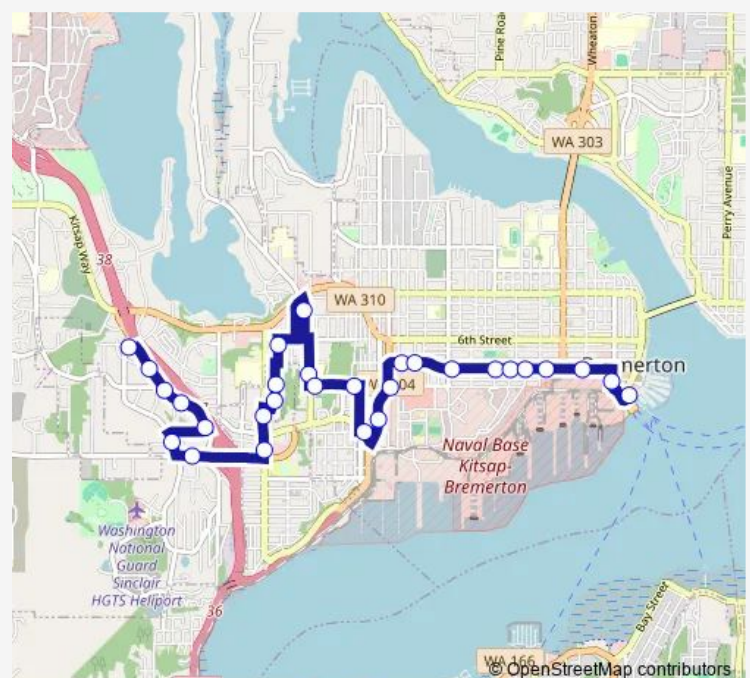

Dora at 1st

Dora at 6th

Adele at 11th

Marion at Marion Ct.

1st St. at Marion

1st St. at Summit

Rodgers at Cambrian

Charleston at Kitsap Transit

Charleston at 1st St

Burwell at Montgomery

Burwell at Bloomington

Route schedule

West Bremerton Transit Center (Wbtc) — Bremerton Transportation Center (Btc)

Monday	05:22-18:32
Tuesday	05:22-18:32
Wednesday	05:22-18:32
Thursday	05:22-18:32
Friday	05:22-18:32
Saturday	10:32-17:32
Sunday	—

Route info

Direction: West Bremerton Transit Center (Wbtc)

Stops: 29

Trip Duration: 0 hour 23 min

228 — Marion

Burwell at Naval

Burwell at High Ave

Burwell at Anoka

Saturday 11:00-17:00

Sunday —

Route info

Direction: Bremerton Transportation Center (Btc)

Stops: 31

Trip Duration: 0 hour 22 min

Loxie Eagans at National

Werner at Auto Center Way (76 Station)