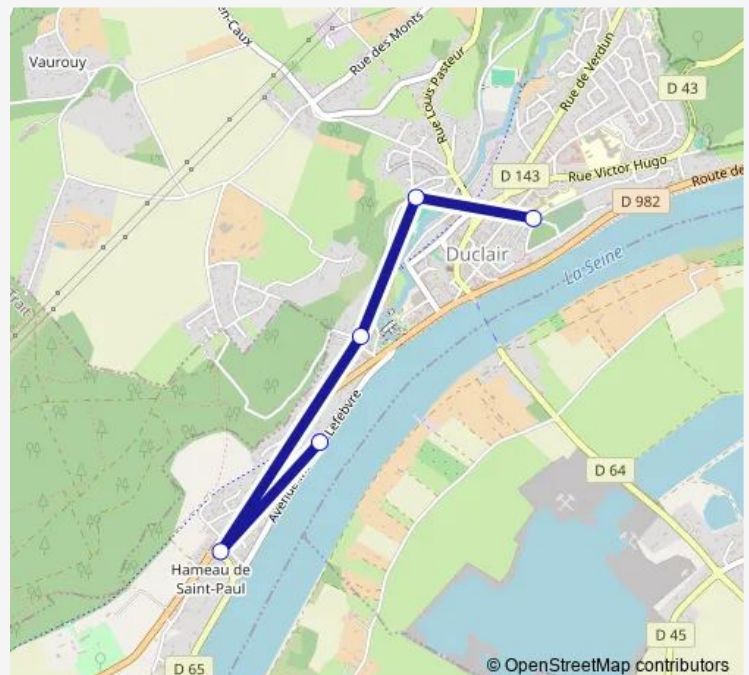

Bus 228 Le Halage <> École Malraux[Go to website](#)**Direction**

Le Halage — École Malraux

5 stops

[Open route schedule](#)

Le Halage

Route du Halage

Chemin des Moulins

Stade Maurice Chatel

École Malraux

Route schedule

Le Halage — École Malraux

Monday	08:20
Tuesday	08:20
Wednesday	—
Thursday	08:20
Friday	08:20
Saturday	—
Sunday	—

Route info

Direction: Le Halage

Stops: 5

Trip Duration: 0 hour 20 min

228 — Le Halage <> École Malraux

BusMaps

Direction

École Malraux — Stade Maurice Chatel

5 stops

[Open route schedule](#)

École Malraux

Le Halage

Stops: 5

Trip Duration: 0 hour 20 min

228 Bus time schedules and route maps are available in an offline PDF at busmaps.com. Use the busmaps.com website to see live bus times, train schedule or subway schedule, and step-by-step directions for all public transit in Duclair