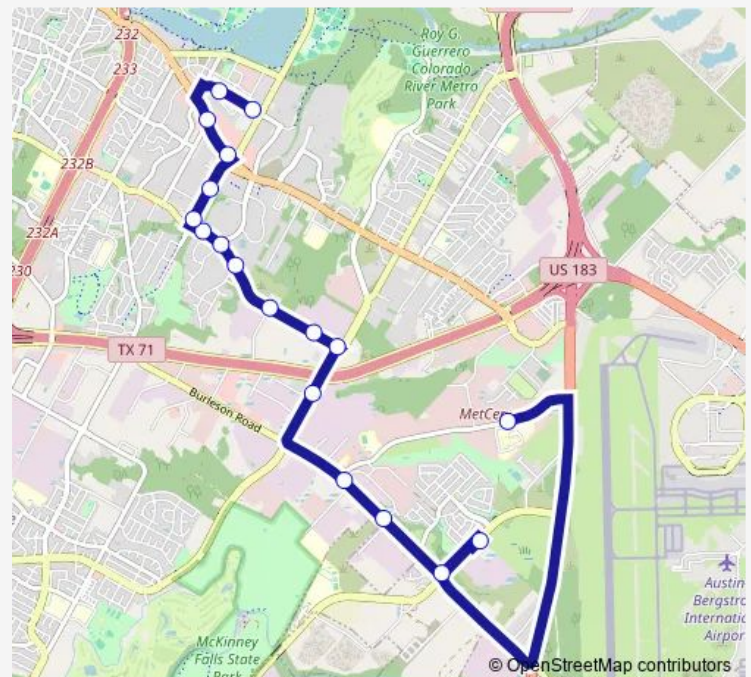

Oltorf/Wickersham

4404 Oltorf/Huntwick

2433 Pleasant Valley/Oltorf

2209 Pleasant Valley/Sheringham

1971 Riverside /Pleasant Valley (Wb)

Riverside/Willow Creek

2219 Elmont/Town Lake

Elmont/Pleasant Valley/1

Route schedule

Metropolis/Veterans Clinic — Elmont/Pleasant Valley/1

Monday 06:22-19:05

Tuesday 06:22-18:49

Wednesday 06:22-18:49

Thursday 06:22-18:49

Friday 06:22-18:49

Saturday 07:25-19:05

Sunday —

Route info

Direction: Metropolis/Veterans Clinic

Stops: 18

Trip Duration: 0 hour 32 min

228 — 228-VA Clinic

Direction

Elmont/Pleasant Valley/1 — Metropolis/Veterans Clinic

16 stops

[Open route schedule](#)

Elmont/Pleasant Valley/1

1820 Pleasant Valley (Heb)

2007 Pleasant Valley/Riverside

2316 Pleasant Valley/Sheringham

2316 Pleasant Valley/Anken

4411 Oltorf/Huntwick