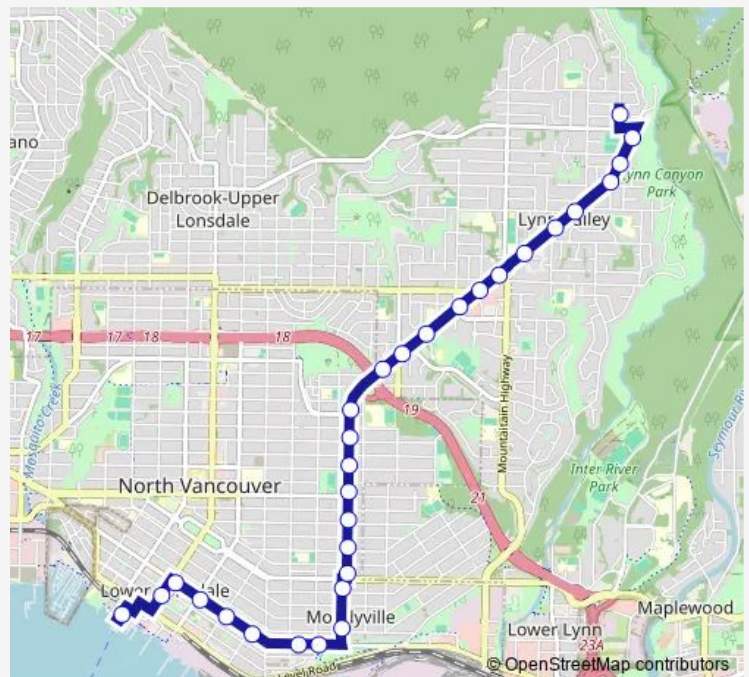

Lynn Valley @ Bay 2

Westbound Lynn Valley Rd @ Ross Rd

Westbound Lynn Valley Rd @ E 29 St

Westbound Lynn Valley Rd @ Fromme Rd

Westbound Lynn Valley Rd @ Mollie Nye Way

Westbound Lynn Valley Rd @ William Ave

Southbound Boulevard Cres @ Sutherland Ave

Southbound Grand Blvd East @ E 19 St

Southbound Grand Blvd East @ E 17 St

Westbound E 15 St @ Grand Blvd East

### Route schedule

Northbound Underwood Ave @ Evelyn St — Westbound E 15 St @ Grand Blvd East

Monday	25:28 <sup>+1</sup>
Tuesday	25:28 <sup>+1</sup>
Wednesday	25:28 <sup>+1</sup>
Thursday	25:28 <sup>+1</sup>
Friday	25:28 <sup>+1</sup>
Saturday	—
Sunday	—

### Route info

Direction: Northbound Underwood Ave @ Evelyn St

Stops: 19

Trip Duration: 0 hour 9 min

■ 228 — Lynn Valley/Lonsdale Quay