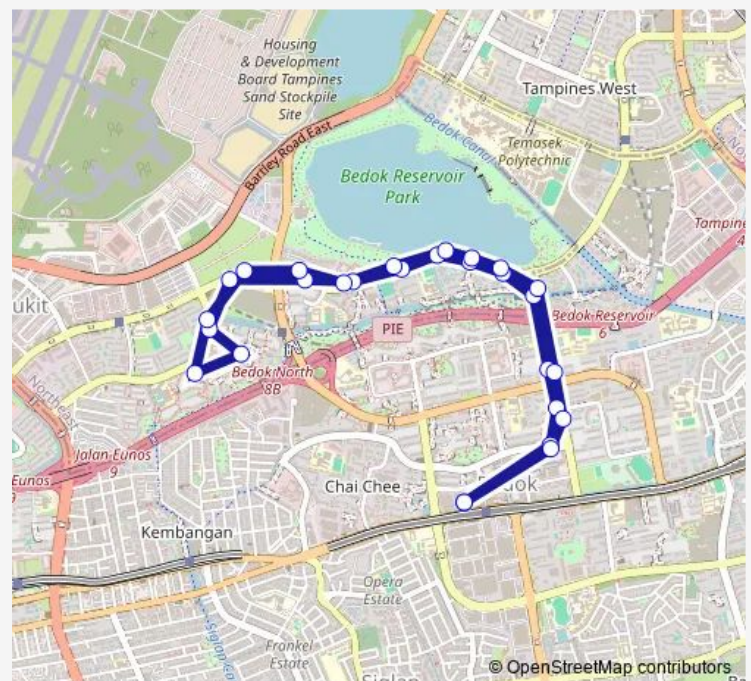

Thursday 05:30

Friday 05:30

Saturday 05:30

Sunday 05:30

Route info

Direction: Bedok Int

Stops: 28

Trip Duration: 0 hour 42 min