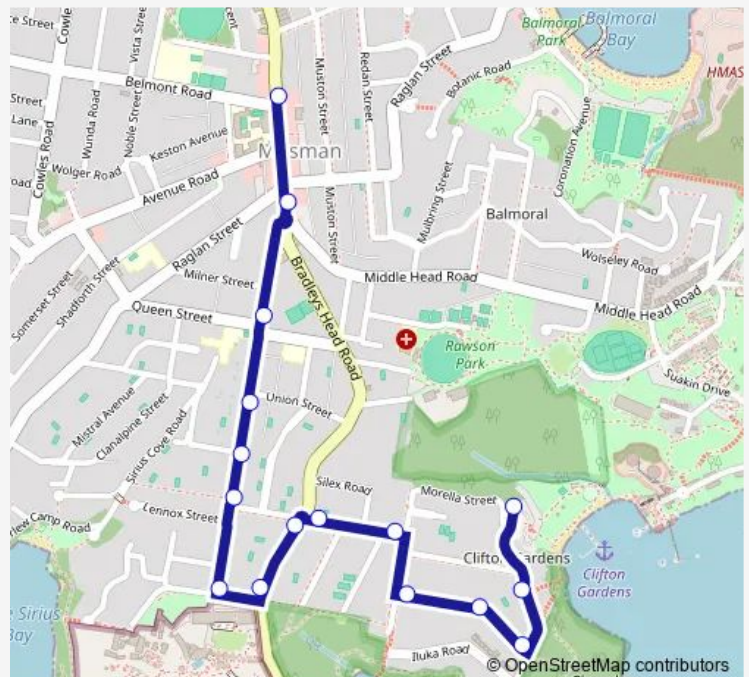

Kardinia Rd After Morella Rd

Kardinia Rd Before Burrawong Av

Kardinia Rd Before Burrawong Av

Thompson St At Burrawong Av

Thompson St At Bradleys Head Rd

Bradleys Head Rd Opp Whiting Beach Rd

Prince Albert St At Lennox St

Monday 07:41

Tuesday 07:41

Wednesday 07:41

Thursday 07:41

Friday 07:41

Saturday —

Sunday —

Route info

Direction: Clifton Gardens

Stops: 14

Trip Duration: 0 hour 9 min

228 — Mosman to Clifton Gardens

Direction

Military Rd Opp Mosman High School — Clifton Gardens

16 stops

[Open route schedule](#)

Bradleys Head Rd At Whiting Beach Rd

Bradleys Head Rd At Thompson St

Thompson St At Bradleys Head Rd

Thompson St At Burrawong Av

Kardinia Rd At Burrawong Av

Kardinia Rd Before Morella Rd

Kardinia Rd At Morella Rd