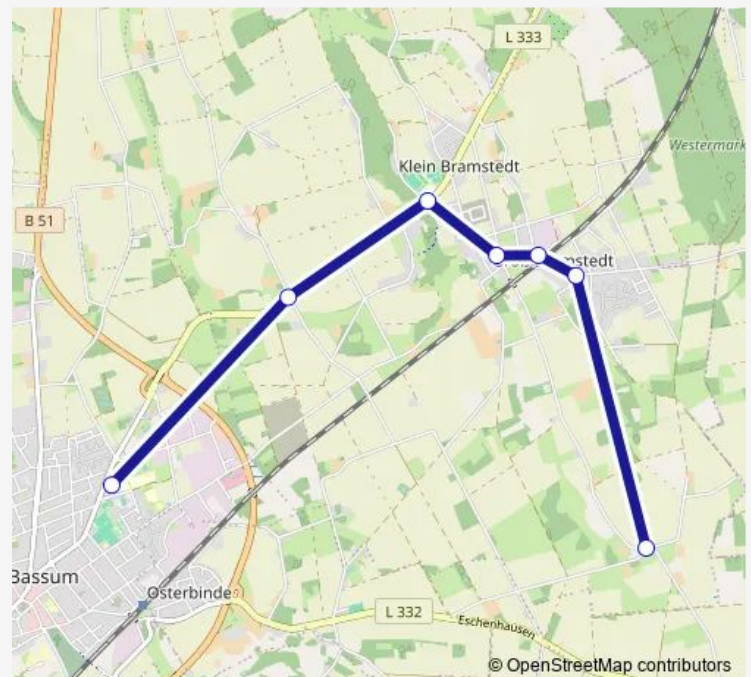

Bus 228

[Go to website](#)

Direction

Bassum, Schulzentrum Petermoor — Röllinghausen

7 stops

[Open route schedule](#)

Bassum, Schulzentrum Petermoor

Bünthe

Tuesday 12:35

Wednesday 12:35

Thursday 12:35

Friday 12:35

Saturday —

Sunday —

Route info

Direction: Bassum, Schulzentrum Petermoor

Stops: 7

Trip Duration: 0 hour 13 min

■ 228

Direction

Harpstedt, Markt — Syke, Schulzentrum

6 stops

[Open route schedule](#)

Harpstedt, Markt

Route info

Direction: Harpstedt, Markt

Stops: 6

Trip Duration: 0 hour 35 min

Direction

Syke, Schulzentrum — Harpstedt, Schulen

7 stops

[Open route schedule](#)