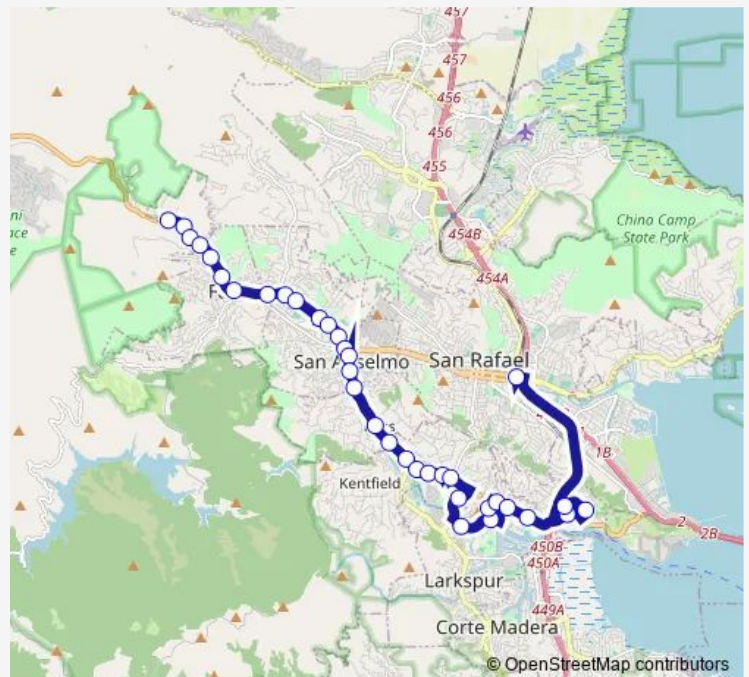

Bus 228 Downtown San Rafael - Fairfax Manor

[Go to website](#)

Direction

San Rafael Transit Center — Sir Francis Drake Blvd & Glen Dr

36 stops

[Open route schedule](#)

- San Rafael Transit Center
- E Sir Francis Drake Blvd & Larkspur Landing
- Larkspur Landing Cir & Lincoln Village Cir
- 600 Larkspur Landing Circle
- Sir Francis Drake Blvd & Eliseo Dr
- Sir Francis Drake Blvd & La Cuesta Dr
- Via Casitas & El Portal Dr
- 630 S Eliseo Dr
- 1220 S Eliseo Dr
- Marin Health Medical Center-250 Bon Air Rd
- Bon Air Rd & Mhmc Emergency Entrance Rd
- Sir Francis Drake Blvd & Bon Air Rd
- Sir Francis Drake Blvd & Wolfe Grade
- Sir Francis Drake Blvd & Laurel Grove Ave
- Sir Francis Drake Blvd & Oak Ave
- Sir Francis Drake Blvd & Ash Ave
- College Of Marin Sir Francis Drake Blvd & Maple
- 1111 Sir Francis Drake Blvd
- Ross Sir Francis Drake Blvd & Lagunitas Rd
- Sir Francis Drake Blvd & Bolinas Rd
- Sir Francis Drake Blvd & Barber Av

Route schedule

San Rafael Transit Center — Sir Francis Drake Blvd & Glen Dr

Monday	06:30-19:30
Tuesday	06:30-19:30
Wednesday	06:30-19:30
Thursday	06:30-19:30
Friday	06:30-19:30
Saturday	07:30-18:30
Sunday	07:30-18:30

Route info

Direction: San Rafael Transit Center

Stops: 36

Trip Duration: 0 hour 46 min

228 — Downtown San Rafael - Fairfax Manor

Sir Francis Drake Blvd & Bank St

Sir Francis Drake Blvd & Madrone Ave

Sir Francis Drake Blvd & Sunnyhills Dr

Sir Francis Drake Blvd & San Francisco Blvd

Sir Francis Drake Blvd & Aspen Ct

Sir Francis Drake Blvd & Broadmoor Ave

Sir Francis Drake Blvd & Butterfield Rd

Sir Francis Drake Blvd & Willow Ave

Broadway Blvd & Bolinas Ave