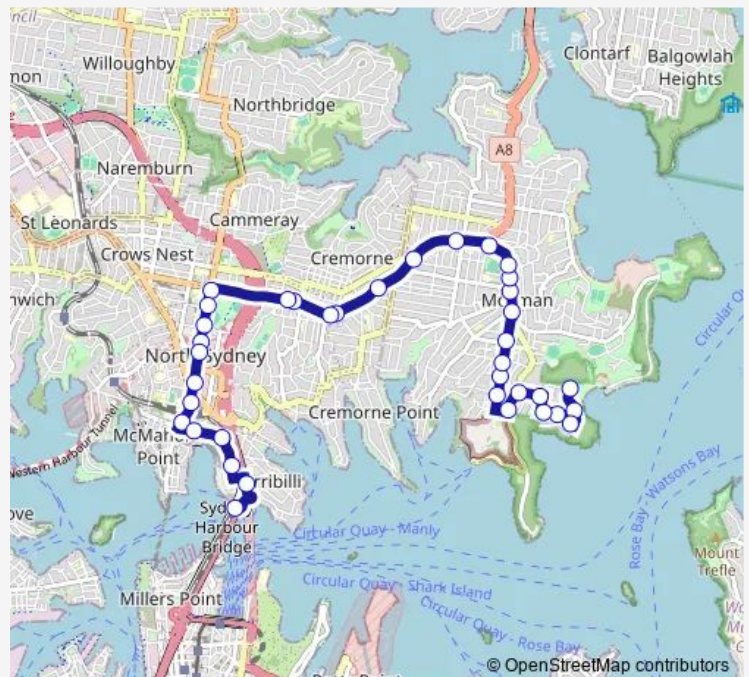

Route schedule

Milsons Point Wharf, Alfred St Sth — Clifton Gardens

Monday	16:03-17:04
Tuesday	14:56-16:58
Wednesday	14:56-16:58
Thursday	14:56-16:58
Friday	14:56-16:58
Saturday	—
Sunday	—

Route info

Direction: Milsons Point Wharf, Alfred St Sth

Stops: 35

Trip Duration: 0 hour 38 min

228 — Milsons Point to Clifton Gardens

Prince Albert St Opp Queen St

Prince Albert St At Union St

Prince Albert St Opp Elfrida St

Prince Albert St At Thompson St

Prince Albert St Opp Taronga Zoo

Bradleys Head Rd At Whiting Beach Rd

Bradleys Head Rd At Thompson St

Thompson St At Bradleys Head Rd

Thompson St At Burrawong Av

Kardinia Rd At Burrawong Av

Kardinia Rd Before Morella Rd

Kardinia Rd At Morella Rd

Victoria Cross Station, Miller St, Stand A

Miller St After McLaren St

Victoria Cross Station, Miller St, Stand F

Miller St Before Blue St

Blues Point Rd Before Lavender St

Lavender St Before Walker St

Lavender St Opp Cliff St