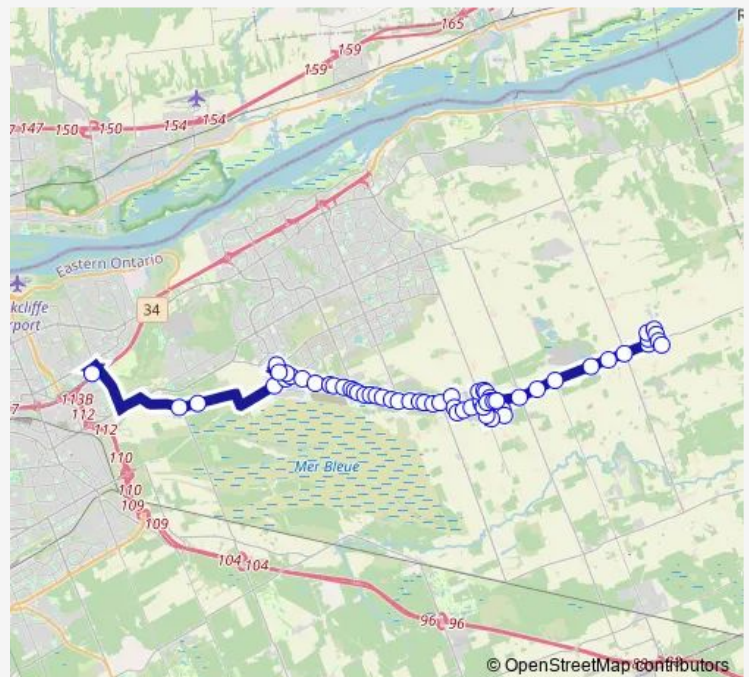

Direction

Blair A — 3585 Sarsfield

64 stops

[Open route schedule](#)

- Blair A
- Anderson / Anderson
- Renaud / Maurice
- Renaud / Joshua
- Renaud / Saddleridge
- Renaud / Navan
- Navan / Pagé
- Navan / Topsoil
- Chapel Hill A
- Navan / Topsoil
- Navan / Glenlivet
- Navan / AD. 3342
- Navan / AD. 3516
- Navan / AD. 3548
- Navan / AD. 3554
- Navan / MER Bleue
- Navan / MER Bleue
- Navan / Diamond
- Navan / AD. 3842
- Navan / AD. 3906
- Navan / AD. 3982

Route schedule

Blair A — 3585 Sarsfield

Monday	16:01-17:39
Tuesday	16:01-17:39
Wednesday	16:01-17:39
Thursday	16:01-17:39
Friday	16:01-17:39
Saturday	—
Sunday	—

Route info

Direction: Blair A

Stops: 64

Trip Duration: 0 hour 47 min

Sunday —

Route info

Direction: 3585 Sarsfield

Stops: 64

Trip Duration: 0 hour 53 min

Delson / Barnwell

Trim / Forest Lea

Trim / Forest Lea

Renaud / Maurice

Anderson / Weir

Innes / Anderson

Blair C

228 Bus time schedules and route maps are available in an offline PDF at busmaps.com. Use the busmaps.com website to see live bus times, train schedule or subway schedule, and step-by-step directions for all public transit in Ottawa