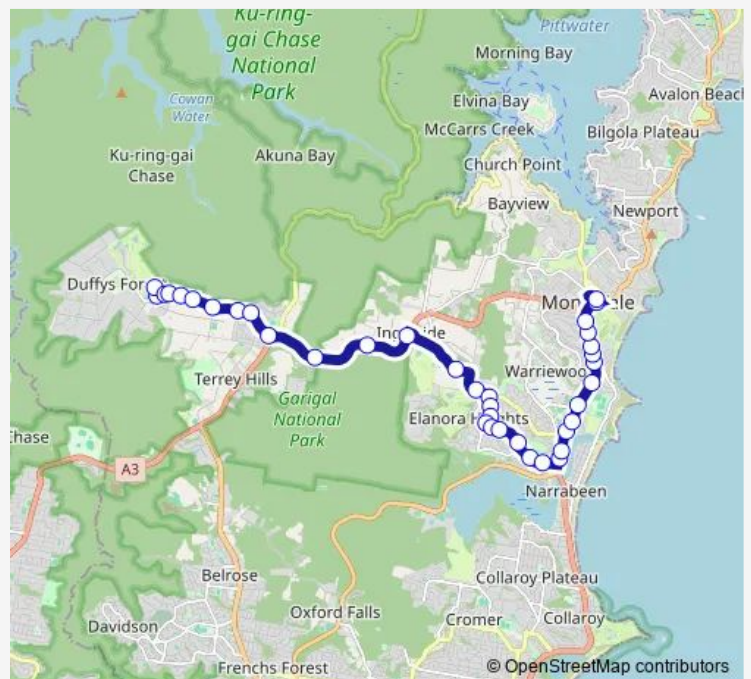

School Bus 261 Sydney Japanese International School to Pittwater Place Shopping Centre

[Go to website](#)

Direction

Sydney Japanese School — Pittwater Place Shopping Centre, Park St

37 stops

[Open route schedule](#)

Route schedule

Sydney Japanese School — Pittwater Place Shopping Centre, Park St

Monday	15:30
Tuesday	15:30
Wednesday	15:30
Thursday	15:30
Friday	15:30
Saturday	—
Sunday	—

Route info

Direction: Sydney Japanese School

Stops: 37

Trip Duration: 0 hour 40 min

261 — Sydney Japanese International School to Pittwater Place Shopping Centre

Anana Rd Opp Elanora Rd

Anana Rd Before Rickard Rd

86 Rickard Rd

Rickard Rd After Venetian Rd

Pittwater Rd Opp Coronation St

Pittwater Rd Before Jenkins St

Pittwater Rd At Rowan St

Pittwater Rd Opp Mona Vale Bowling Club

Mona Vale B-Line, Barrenjoey Rd

Pittwater Place Shopping Centre, Park St

261 School Bus time schedules and route maps are available in an offline PDF at busmaps.com. Use the busmaps.com website to see live bus times, train schedule or subway schedule, and step-by-step directions for all public transit in Sydney