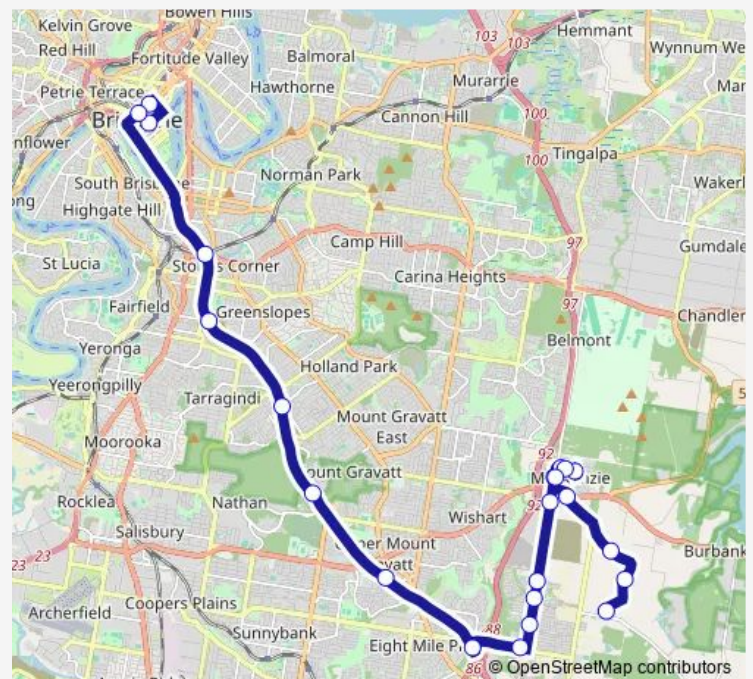

Monday 06:38-07:38

Tuesday 06:38-07:38

Wednesday 06:38-07:38

Thursday 06:38-07:38

Friday 06:38-07:38

Saturday —

Sunday —

Route info

Direction: Grieve Rd near Ford Rd

Stops: 22

Trip Duration: 0 hour 45 min

261 — Mackenzie - Brisbane City

Direction

Elizabeth Street Stop 85 — Grieve Rd near Ford Rd

23 stops

[Open route schedule](#)

Friday 15:45-17:45

Saturday —

Sunday —

Route info

Direction: Elizabeth Street Stop 85

Stops: 23

Trip Duration: 0 hour 45 min

Direction

Monday 08:08

Tuesday 08:08

Wednesday 08:08

Thursday 08:08

Friday 08:08

Saturday —

Sunday —

Route info