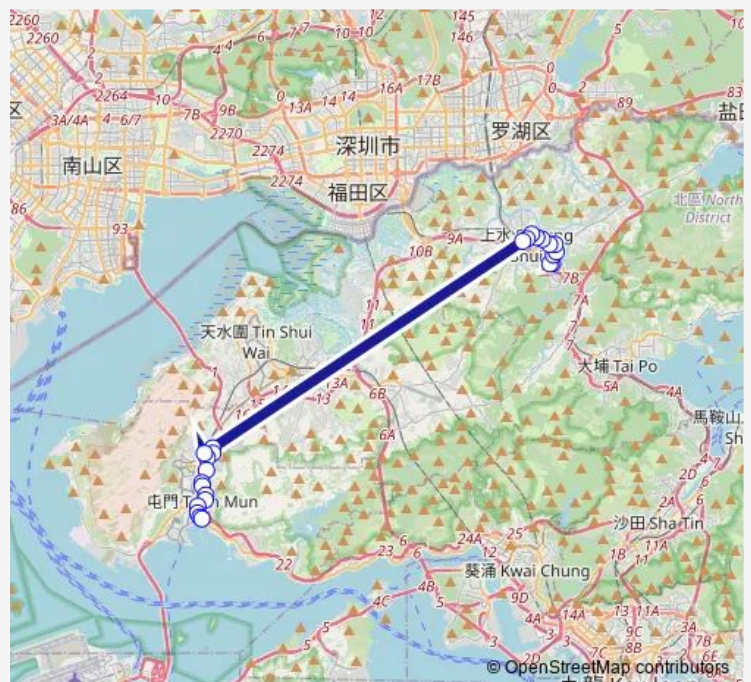

[Kmb] SIU Hong Station (South)[[Lrtfeeder] MTR SIU Hong Station (South)[[Lwb] SIU Hong Station (South)

[Kmb] Brilliant Garden[[Lrtfeeder] Brilliant Garden[[Lwb] Brilliant Garden

[Kmb] Lingnan University[[Lrtfeeder] Lingnan University[[Lwb] Lingnan University

[Ctb] FU TAI Estate, Castle Peak Road[[Kmb] FU TAI Estate[[Lwb] FU TAI Estate

Route schedule

[Kmb] SAM Shing BUS Terminus[[Lrtfeeder] Hanford Garden (LR SAM Shing Stop) — [Kmb] Cheung WAH BUS Terminus

Monday	05:30-21:15
Tuesday	05:30-21:15
Wednesday	05:30-21:15
Thursday	05:30-21:15
Friday	05:30-21:15
Saturday	05:30-22:15
Sunday	05:30-22:15

Route info

Direction: [Kmb] SAM Shing BUS Terminus[[Lrtfeeder] Hanford Garden (LR SAM Shing Stop)

Stops: 23

Trip Duration: 1 hour 13 min

[Ctb] Sheung Shui Station - Exit D1, SAN WAN Road[[Kmb] Sheung Shui BBI - Sheung Shui Station][[Lwb] Sheung Shui Station