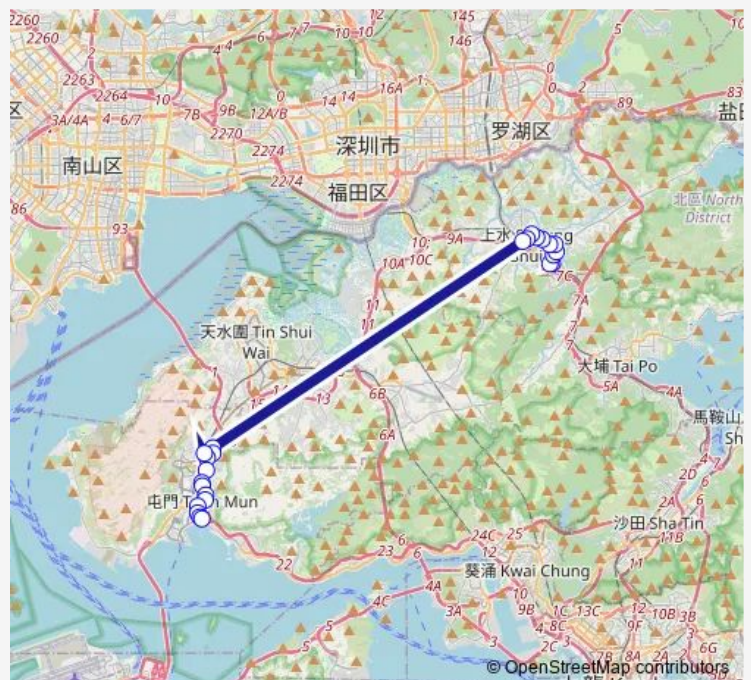

[Kmb] SIU Hong Station (South)[[Lrtfeeder] MTR SIU Hong Station (South)[[Lwb] SIU Hong Station (South)

[Kmb] Brilliant Garden[[Lrtfeeder] Brilliant Garden[[Lwb] Brilliant Garden

[Kmb] Lingnan University[[Lrtfeeder] Lingnan University[[Lwb] Lingnan University

[Ctb] FU TAI Estate, Castle Peak Road[[Kmb] FU TAI Estate[[Lwb] FU TAI Estate

**Route schedule**

[Kmb] SAM Shing BUS Terminus[[Lrtfeeder] Hanford Garden (LR SAM Shing Stop) — [Kmb] Cheung WAH BUS Terminus

Monday	05:30-21:15
Tuesday	05:30-21:15
Wednesday	05:30-21:15
Thursday	05:30-21:15
Friday	05:30-21:15
Saturday	05:30-22:15
Sunday	05:30-22:15

**Route info**

Direction: [Kmb] SAM Shing BUS Terminus[[Lrtfeeder] Hanford Garden (LR SAM Shing Stop)

Stops: 23

Trip Duration: 1 hour 16 min

261 — Tuen MUN (SAM Shing Estate) - Fanling (Cheung Wah) **BusMaps**

[Ctb] Sheung Shui Station, SAN WAN Road[[Kmb+Ctb]  
Sheung Shui BBI - Sheung Shui Station/<Br>Sheung Shui  
Station, SAN WAN Road[[Kmb] Sheung Shui BBI - Sheung  
Shui Station][Lwb] Sheung Shui Station