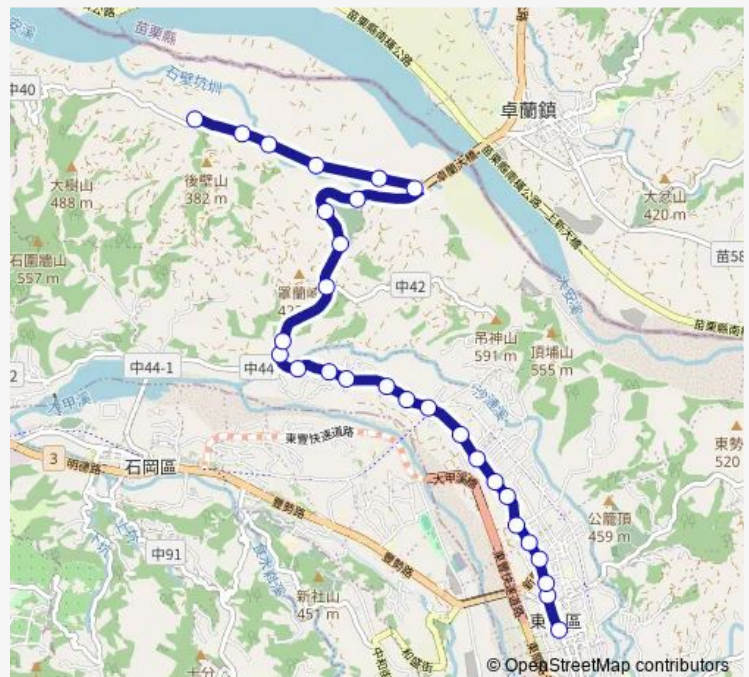

### Route schedule

Tc\_東勢 — Tc\_明正里

Monday 16:25-17:15

Tuesday 16:25-17:15

Wednesday 16:25-17:15

Thursday 16:25-17:15

Friday 16:25-17:15

Saturday 16:25-17:15

### Route info

Direction: Tc\_東勢

Stops: 28

Trip Duration: 0 hour 17 min

261 — 261\_東勢\_明正里

Tc\_暗山

Tc\_永盛巷口

Tc\_上圓屯

## Route schedule

Tc\_明正里 — Tc\_東勢

Monday 06:45-17:40

Tuesday 06:45-17:40

Wednesday 06:45-17:40

Thursday 06:45-17:40

Friday 06:45-17:40

Saturday 06:45-17:40